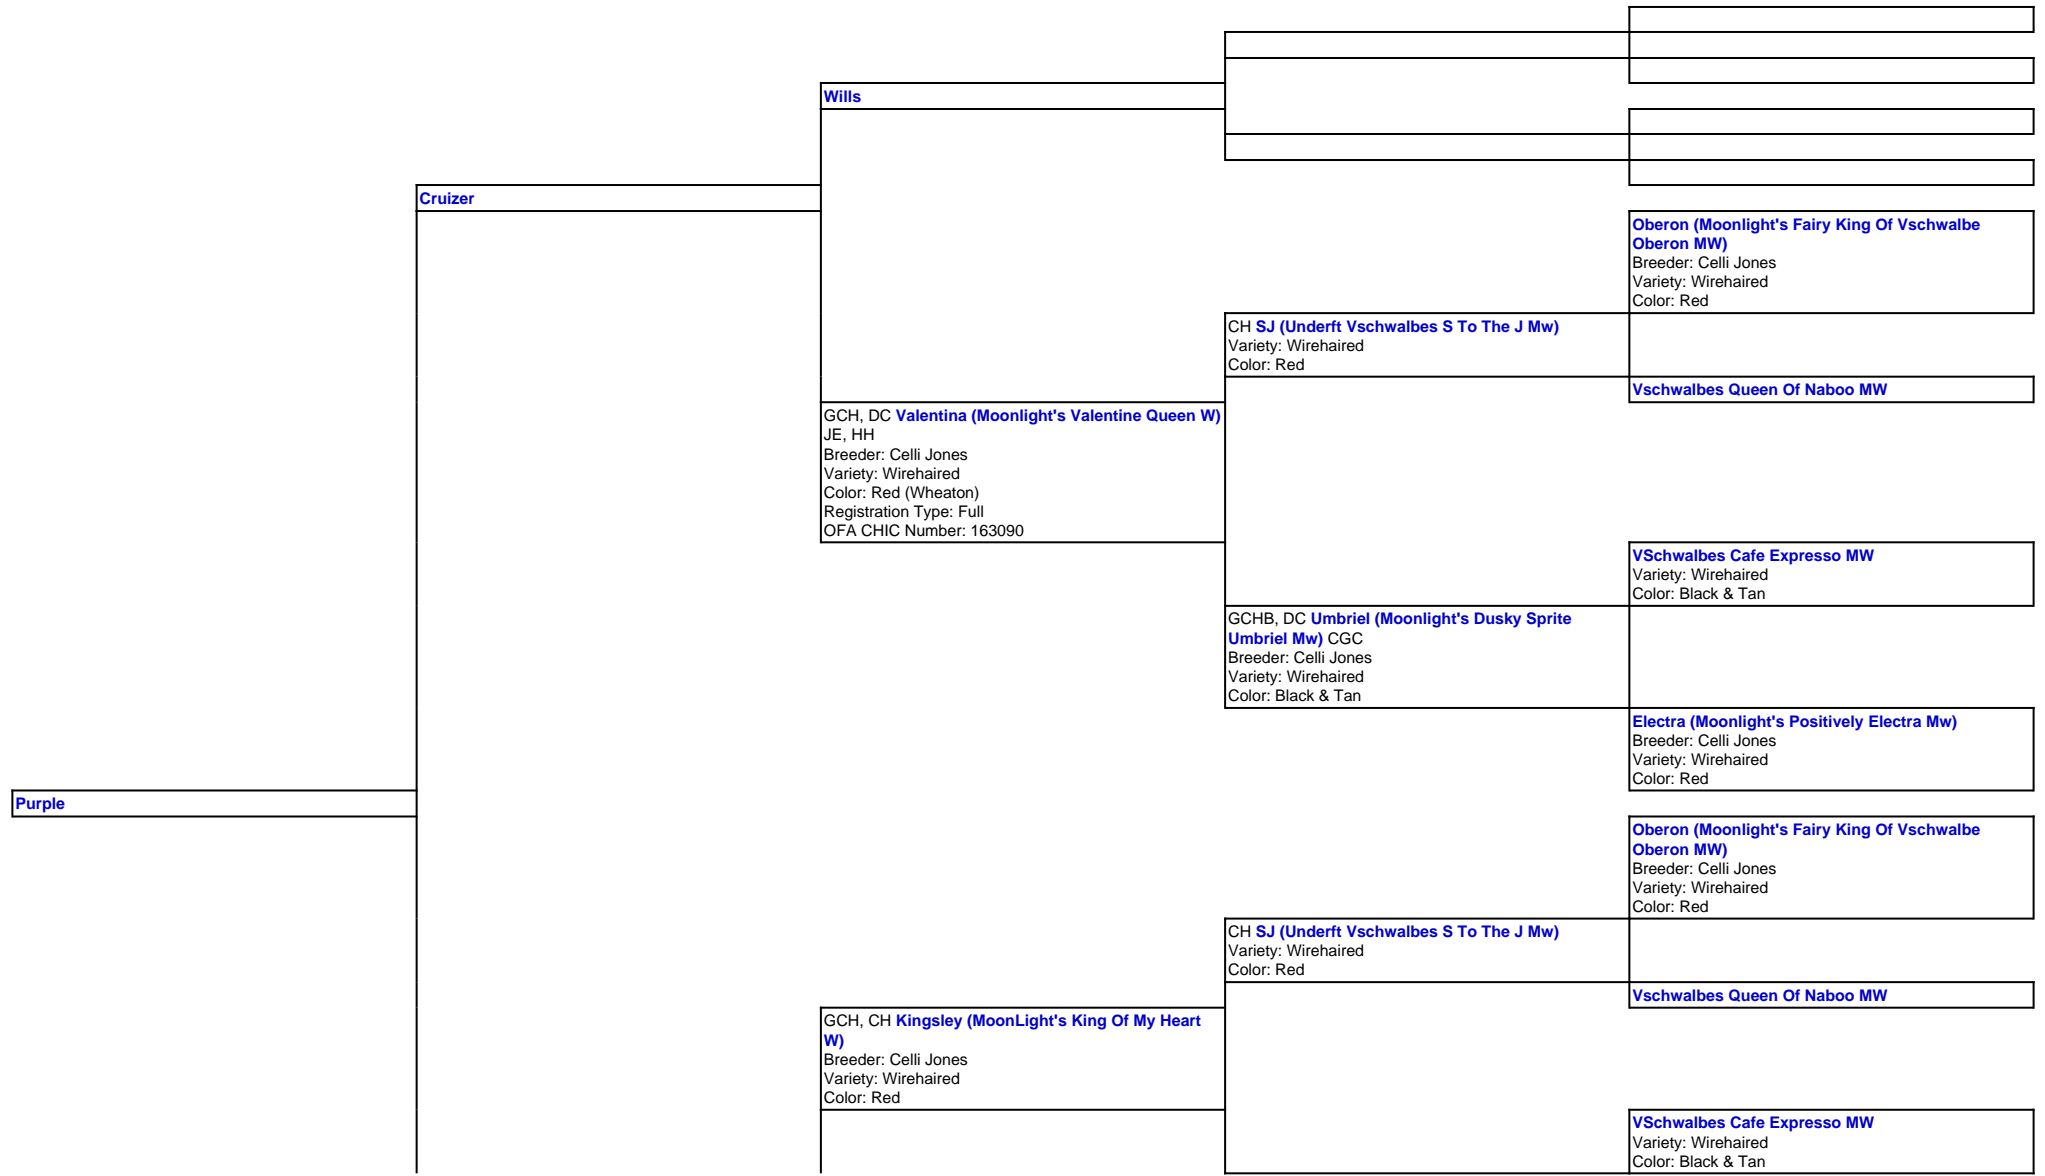

For a more detailed version of this pedigree:  
<https://grandriverdachshunds.pbwebs.com/profile/purple>

Pedigree For:  
 Purple

Abs, GCH, DC **Merci (GRD's v MoonLight's Bright n Bubbly Mercier Mw)**  
Breeder: Denise Gehring, Dana Gehring, & Celli Jones  
Variety: Wirehaired  
Color: Red  
Registration Type: Full  
OFA CHIC Number: 163091

GCHB, DC **Umbriel (Moonlight's Dusky Sprite Umbriel Mw)** CGC  
Breeder: Celli Jones  
Variety: Wirehaired  
Color: Black & Tan

**Electra (Moonlight's Positively Electra Mw)**  
Breeder: Celli Jones  
Variety: Wirehaired  
Color: Red

Abs, DC **Willow (Neuenrade Wire Me A Willow Mw)**  
SHH, ROMX  
Breeder: Lisa A Mangles  
Variety: Wirehaired  
Color: Red

CH **Cedar Hill's Wired To Neuenrade**

**Weldach Brillo Of Cedar Hills**

**Cedar Hills Marbles Red Rose Mw**