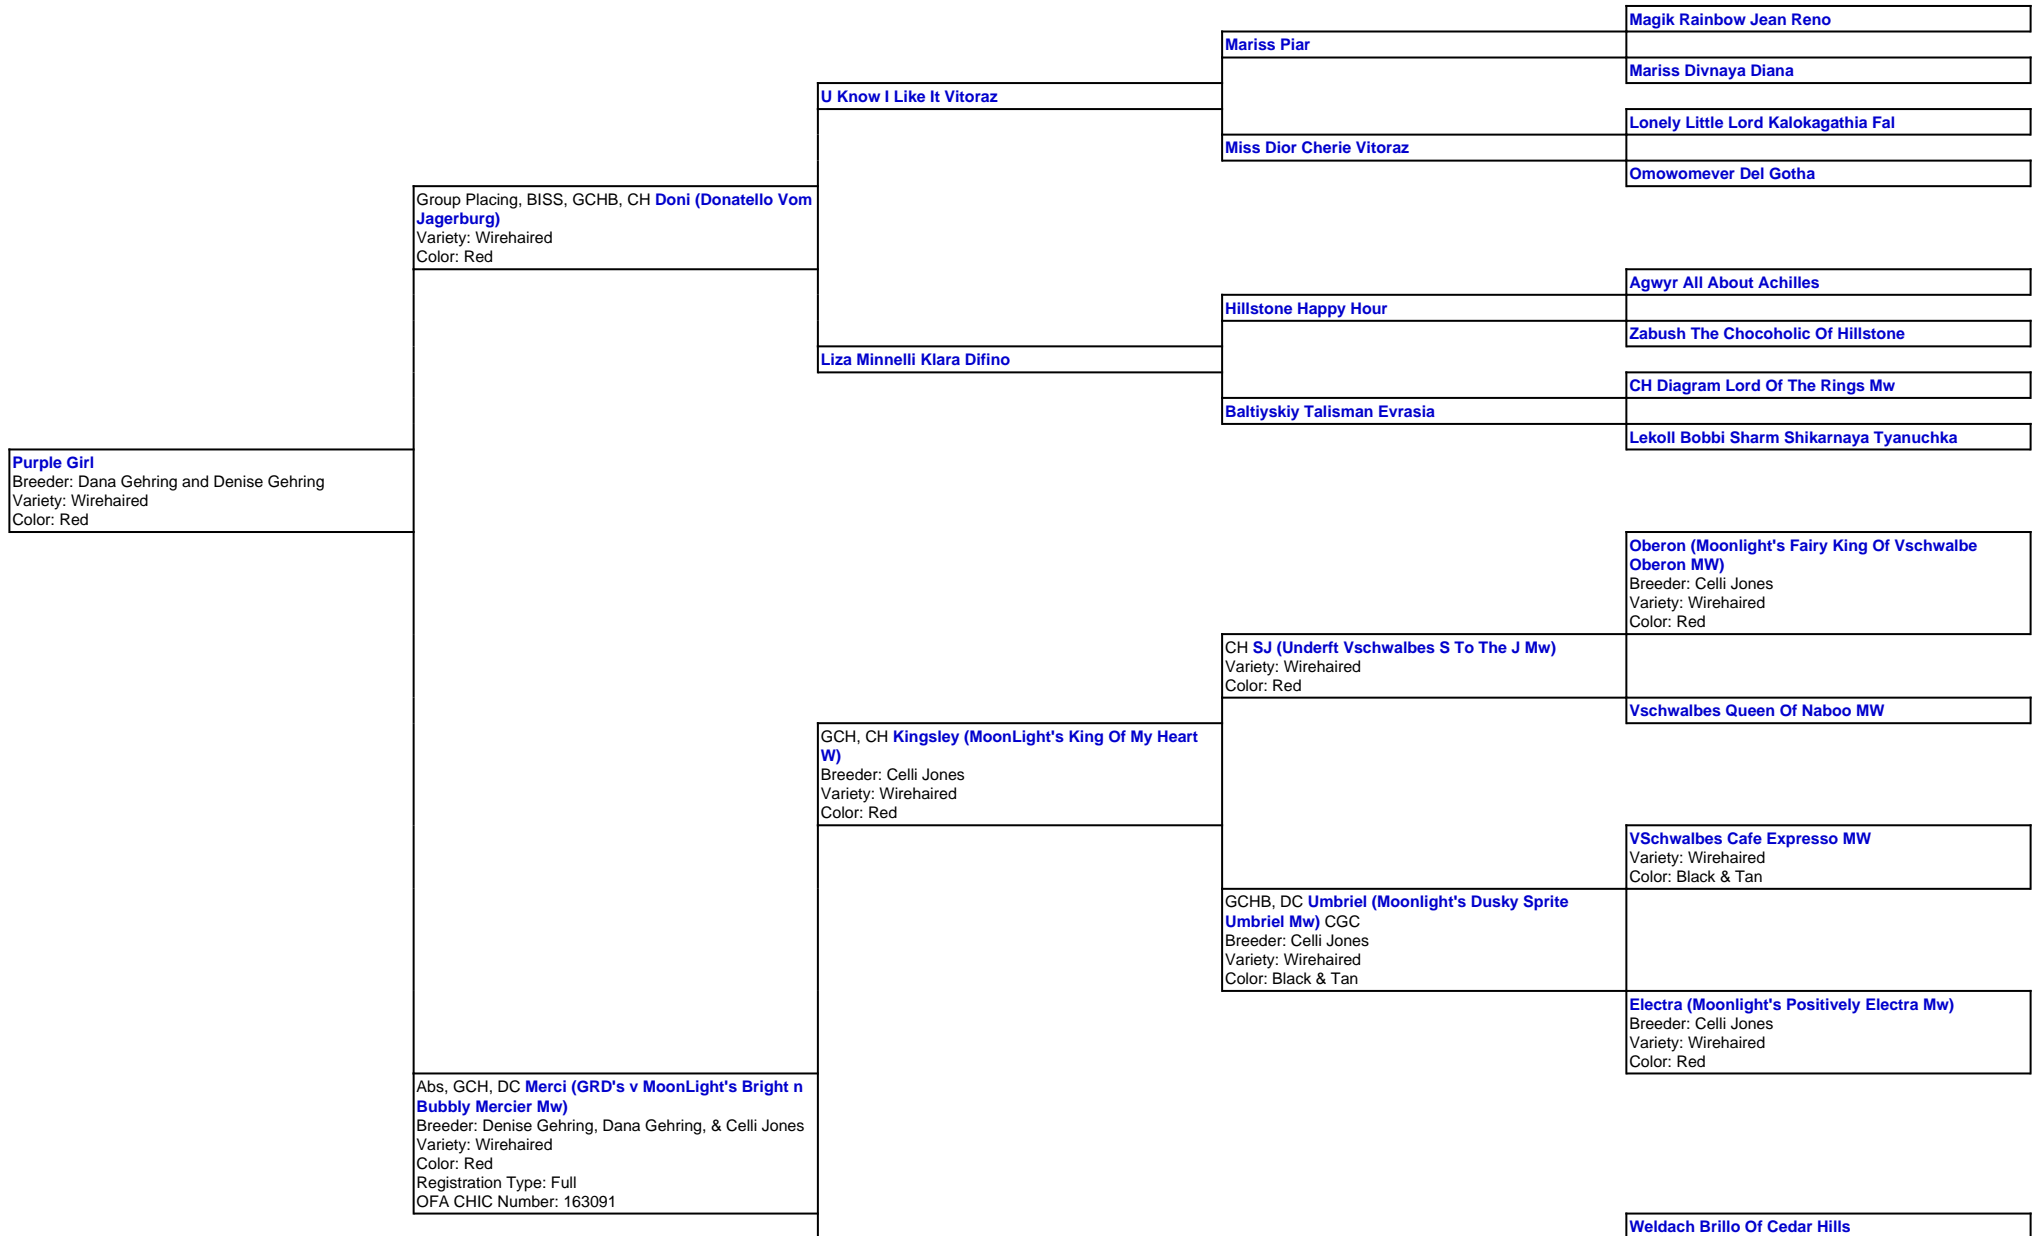

For a more detailed version of this pedigree:

<https://grandriverdachshunds.pbwebs.com/profile/purple-girl>

Pedigree For:  
Purple Girl

Abs, DC Willow (Neuenrade Wire Me A Willow Mw) SHH, ROMX Breeder: Lisa A Mangles Variety: Wirehaired Color: Red	CH Cedar Hill's Wired To Neuenrade	
		Cedar Hills Marbles Red Rose Mw
		Cedar Hills Hagars Blac Dimon Mw
	Cedar Hills Obsidian Princess Mw	Cedar Hills Sleeping Princess Ms