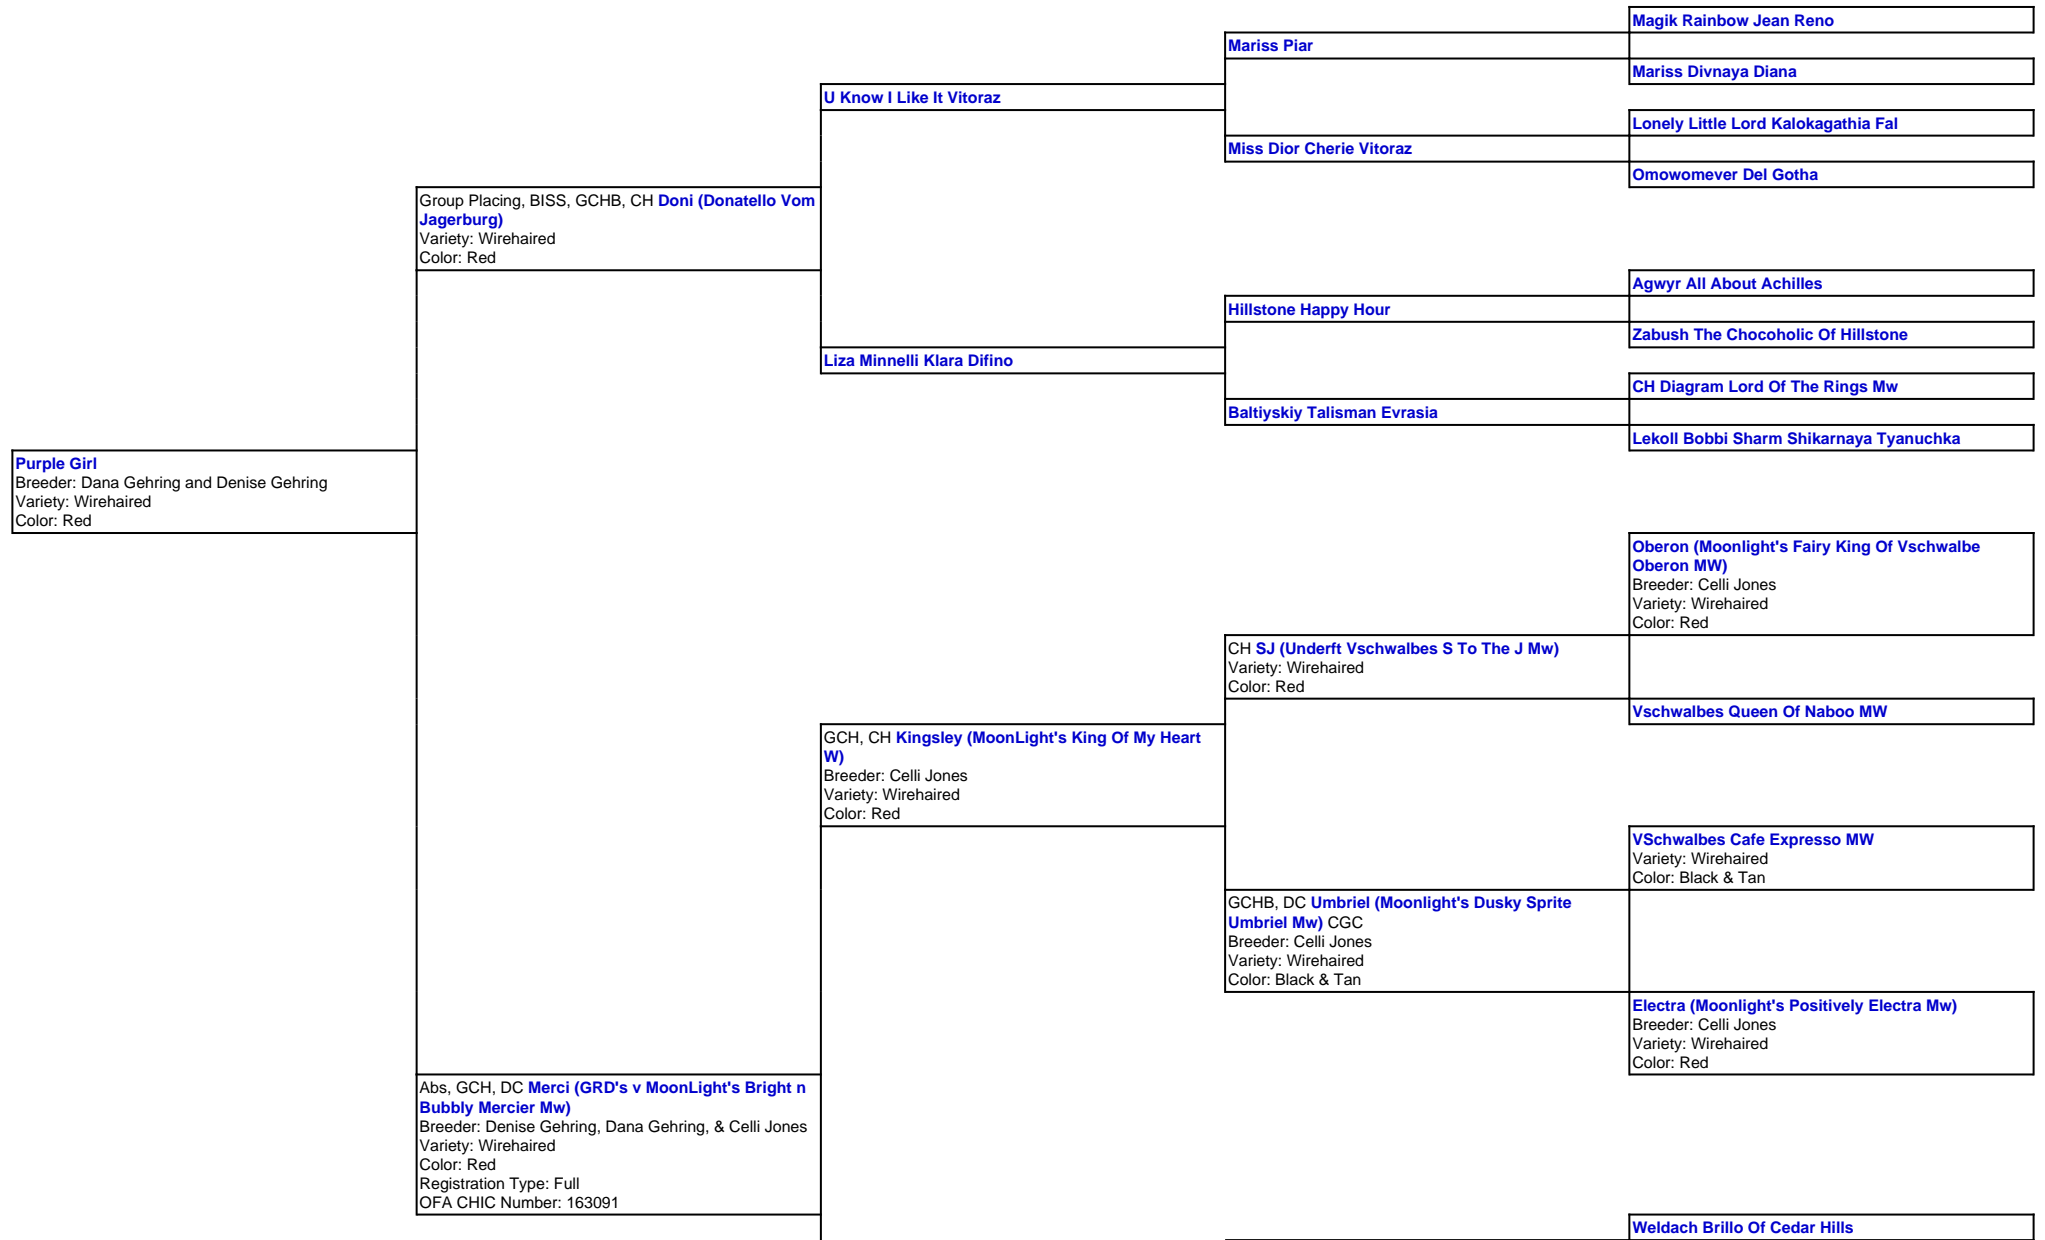

For a more detailed version of this pedigree:

<https://grandriverdachshunds.pbwebs.com/profile/purple-girl>

Pedigree For:
Purple Girl

Abs, DC Willow (Neuenrade Wire Me A Willow Mw) SHH, ROMX Breeder: Lisa A Mangles Variety: Wirehaired Color: Red	CH Cedar Hill's Wired To Neuenrade	Cedar Hills Marbles Red Rose Mw
		Cedar Hills Hagars Blac Dimon Mw
	Cedar Hills Obsidian Princess Mw	
		Cedar Hills Sleeping Princess Ms