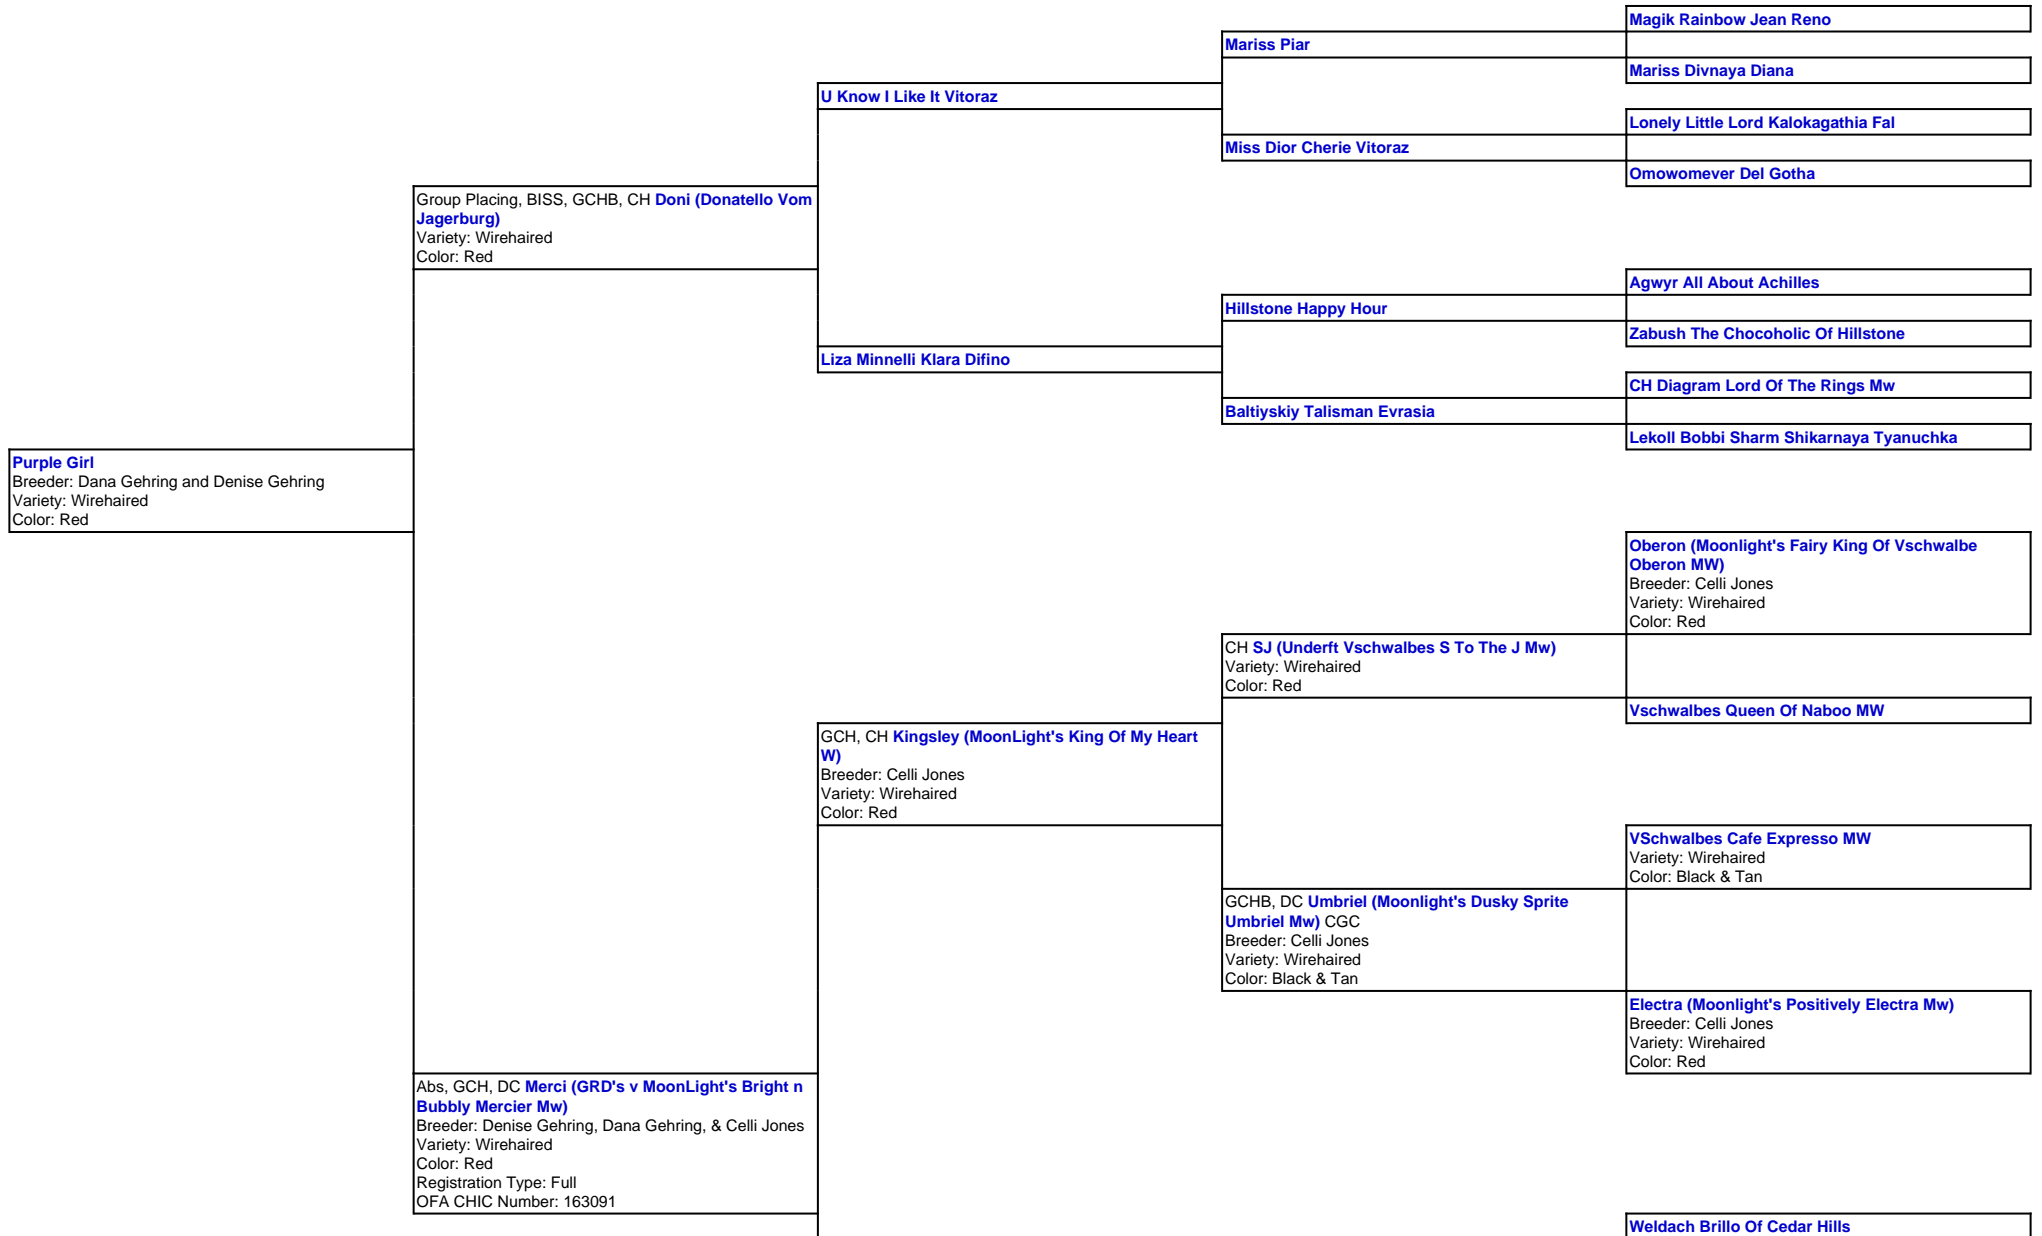

For a more detailed version of this pedigree:

<https://grandriverdachshunds.pbwebs.com/profile/purple-girl>

Pedigree For:
Purple Girl

<p>Abs, DC Willow (Neuenrade Wire Me A Willow Mw) SHH, ROMX Breeder: Lisa A Mangles Variety: Wirehaired Color: Red</p>	<p>CH Cedar Hill's Wired To Neuenrade</p>	<p>Cedar Hills Marbles Red Rose Mw</p>
		<p>Cedar Hills Hagars Blac Dimon Mw</p>
	<p>Cedar Hills Obsidian Princess Mw</p>	
		<p>Cedar Hills Sleeping Princess Ms</p>