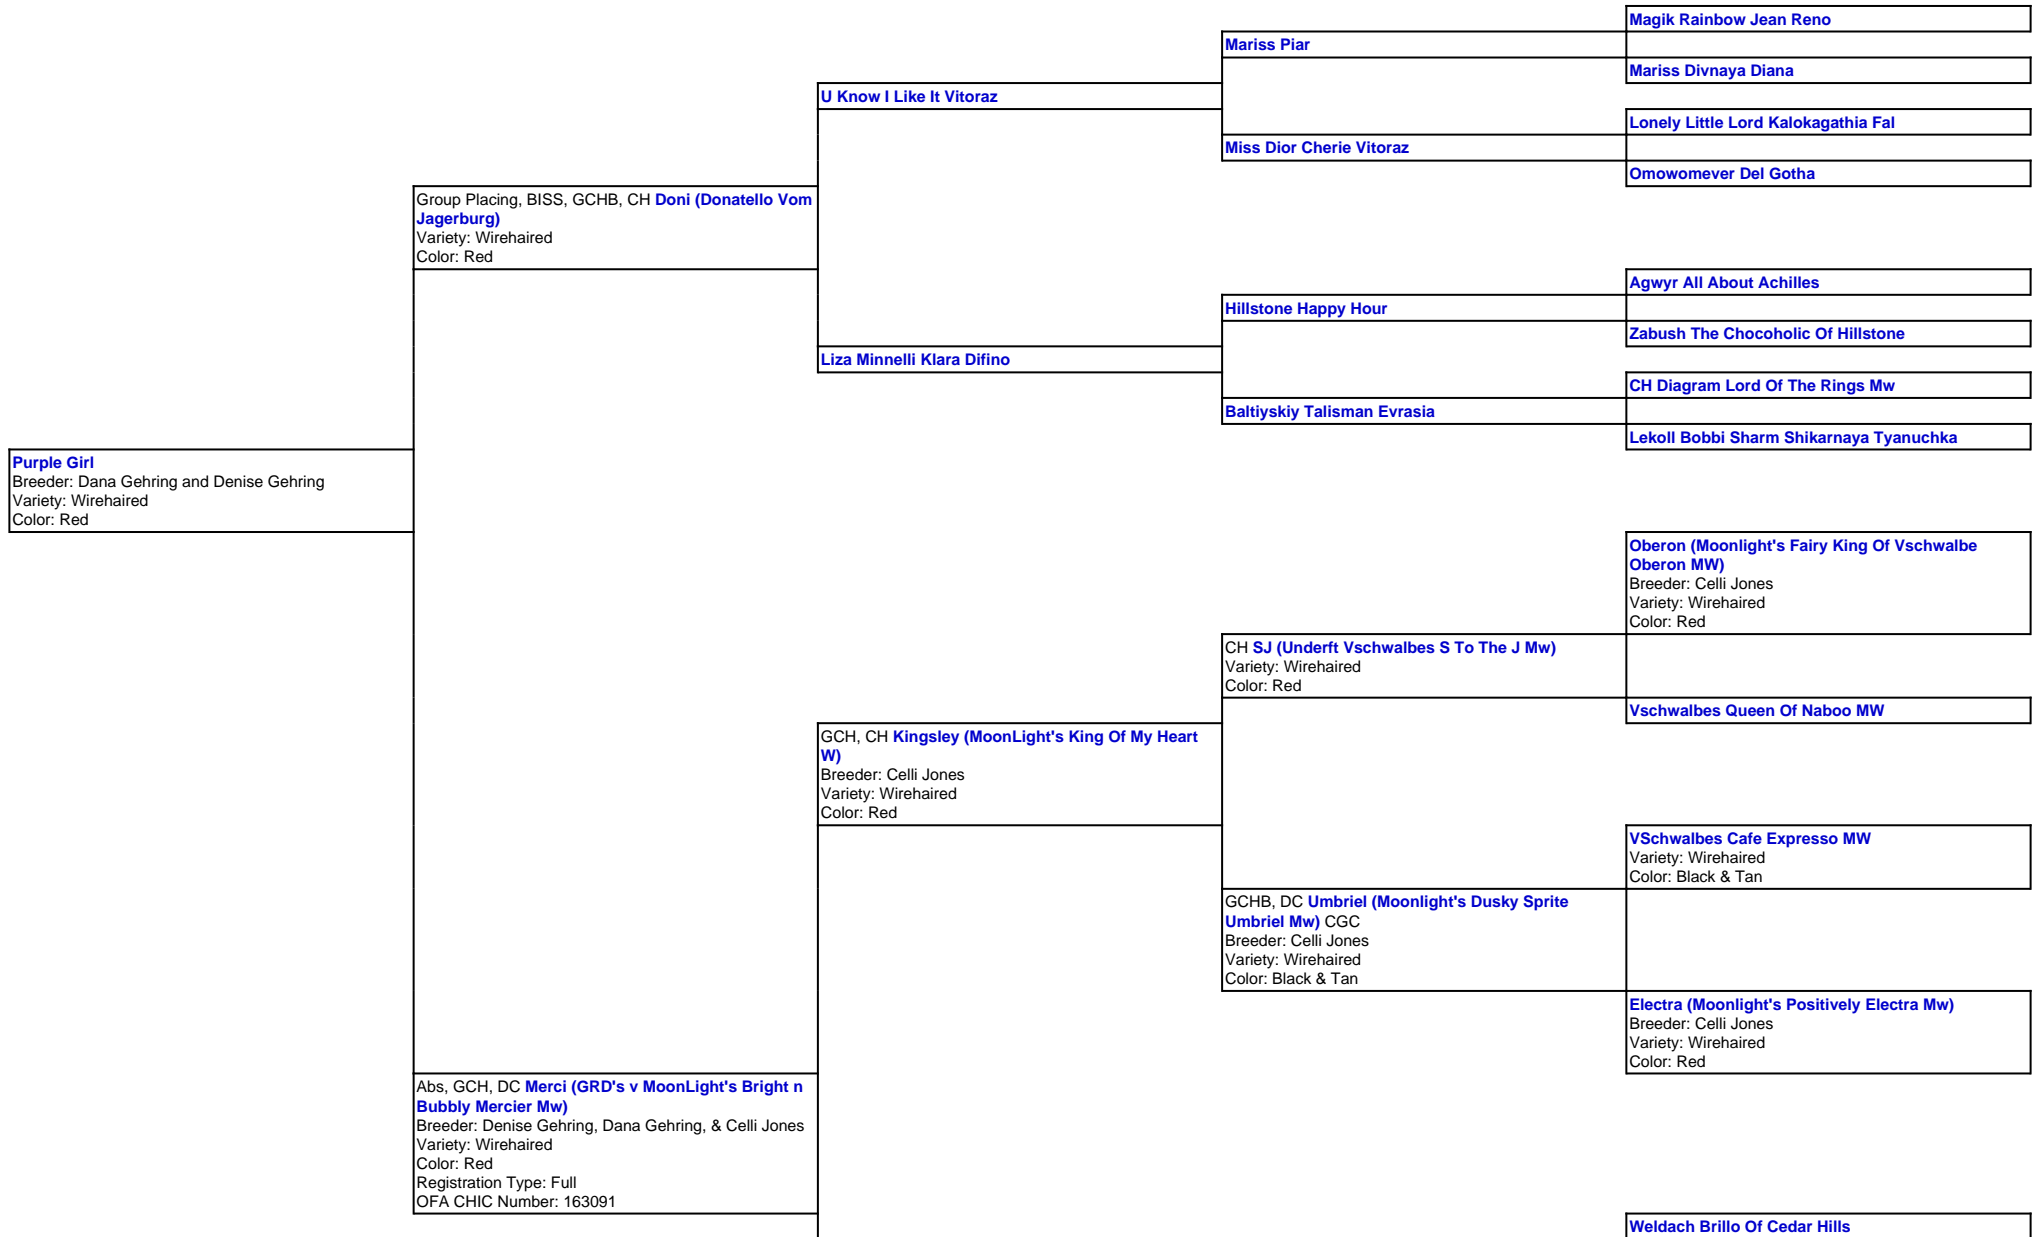

For a more detailed version of this pedigree:

<https://grandriverdachshunds.pbwebs.com/profile/purple-girl>

Pedigree For:
Purple Girl

Abs, DC Willow (Neuenrade Wire Me A Willow Mw) SHH, ROMX Breeder: Lisa A Mangles Variety: Wirehaired Color: Red	CH Cedar Hill's Wired To Neuenrade	Cedar Hills Marbles Red Rose Mw
		Cedar Hills Hagars Blac Dimon Mw
	Cedar Hills Obsidian Princess Mw	
		Cedar Hills Sleeping Princess Ms