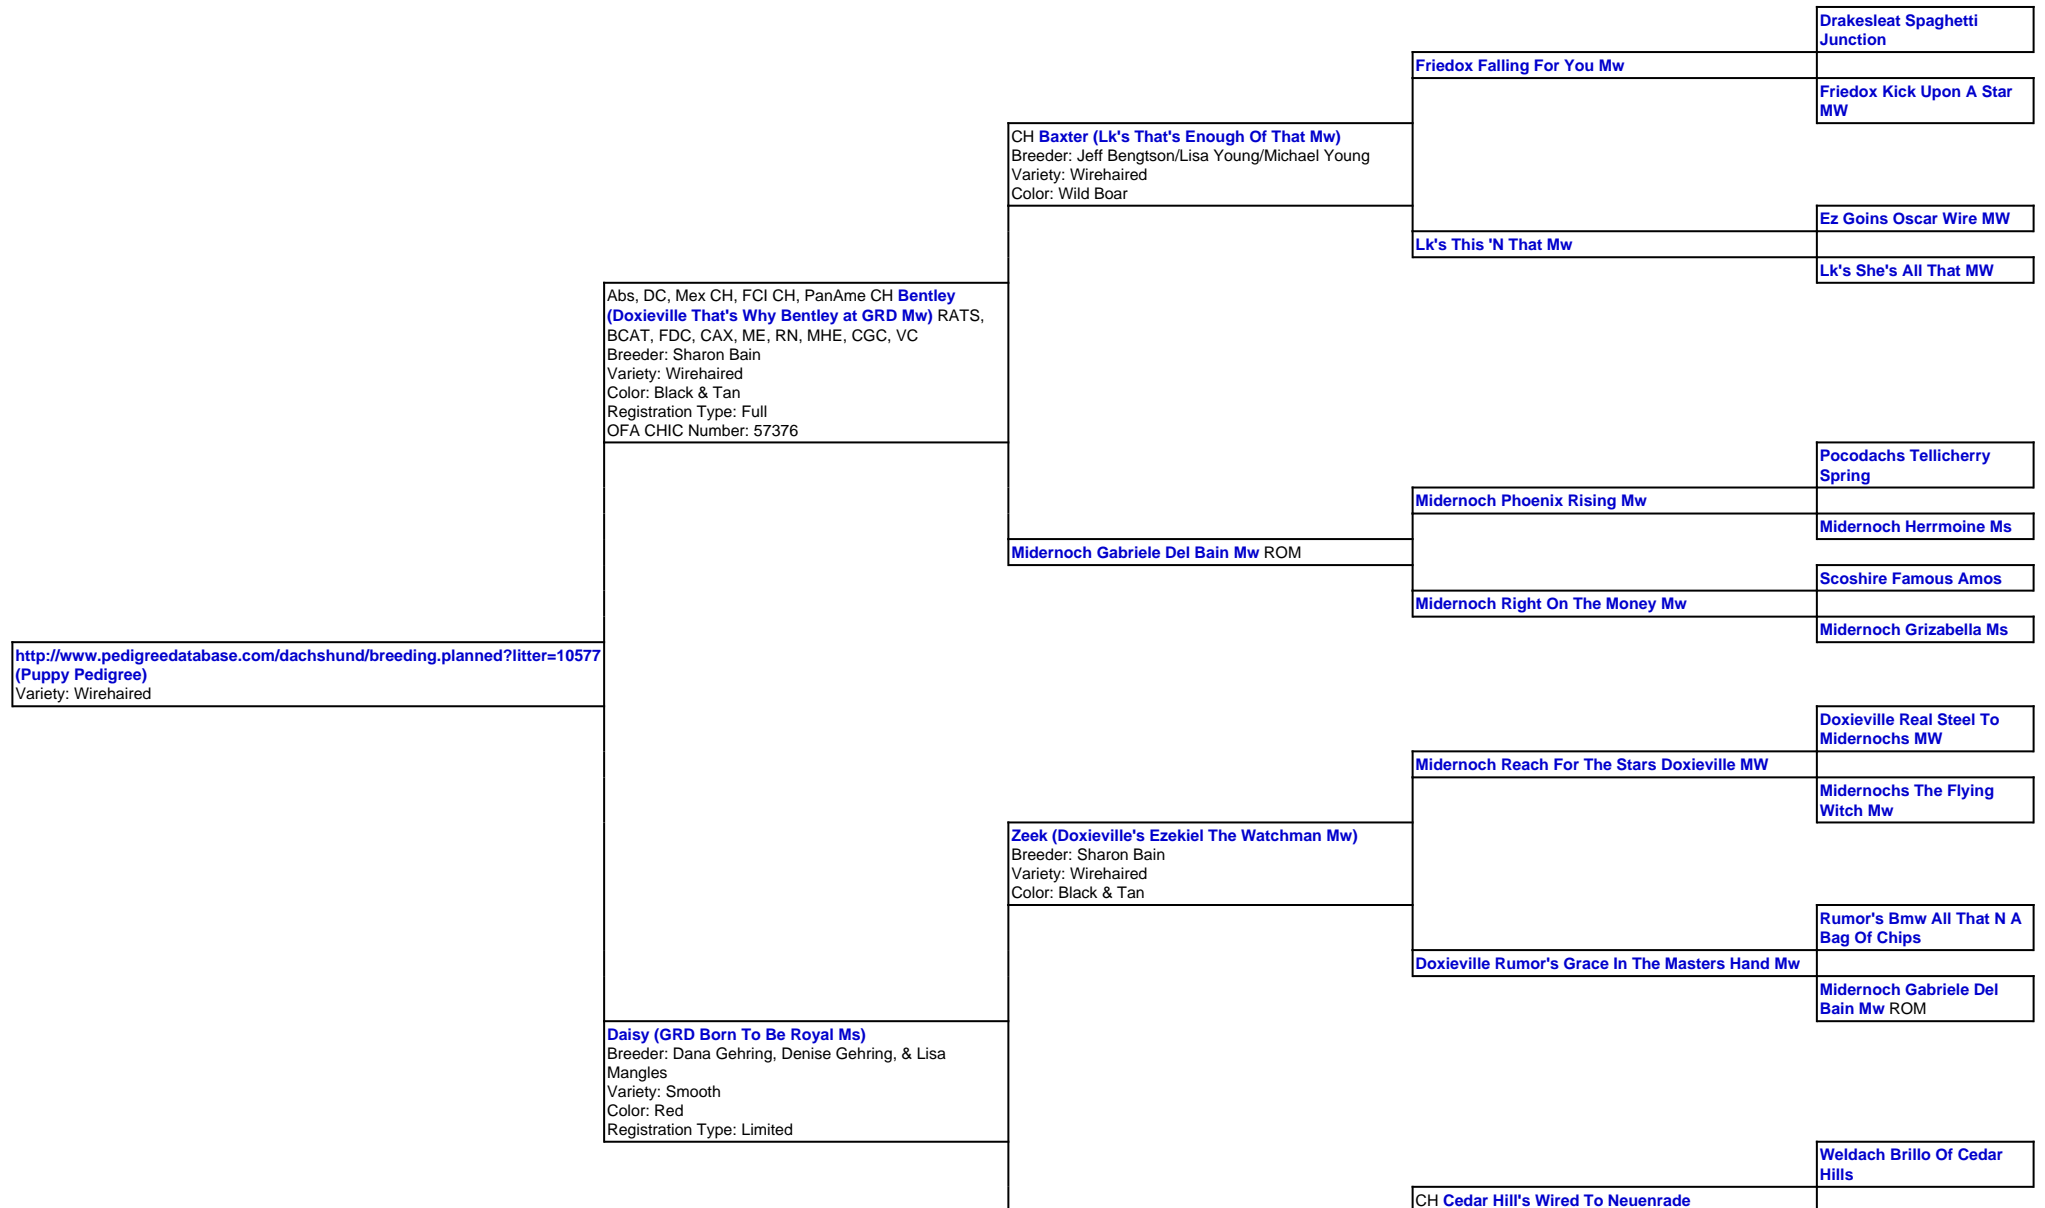

For a more detailed version of this pedigree:

<https://grandriverdachshunds.pbwebs.com/profile/puppy-pedigree>

Pedigree For:

<http://www.pedigreedatabase.com/dachshund/breeding.planned?litter=10577> (Puppy Pedigree)

Abs, DC **Willow (Neuenrade Wire Me A Willow Mw)**
SHH, ROMX
Breeder: Lisa A Mangles
Variety: Wirehaired
Color: Red

**Cedar Hills Marbles Red
Rose Mw**

**Cedar Hills Hagars Blac
Dimon Mw**

Cedar Hills Obsidian Princess Mw