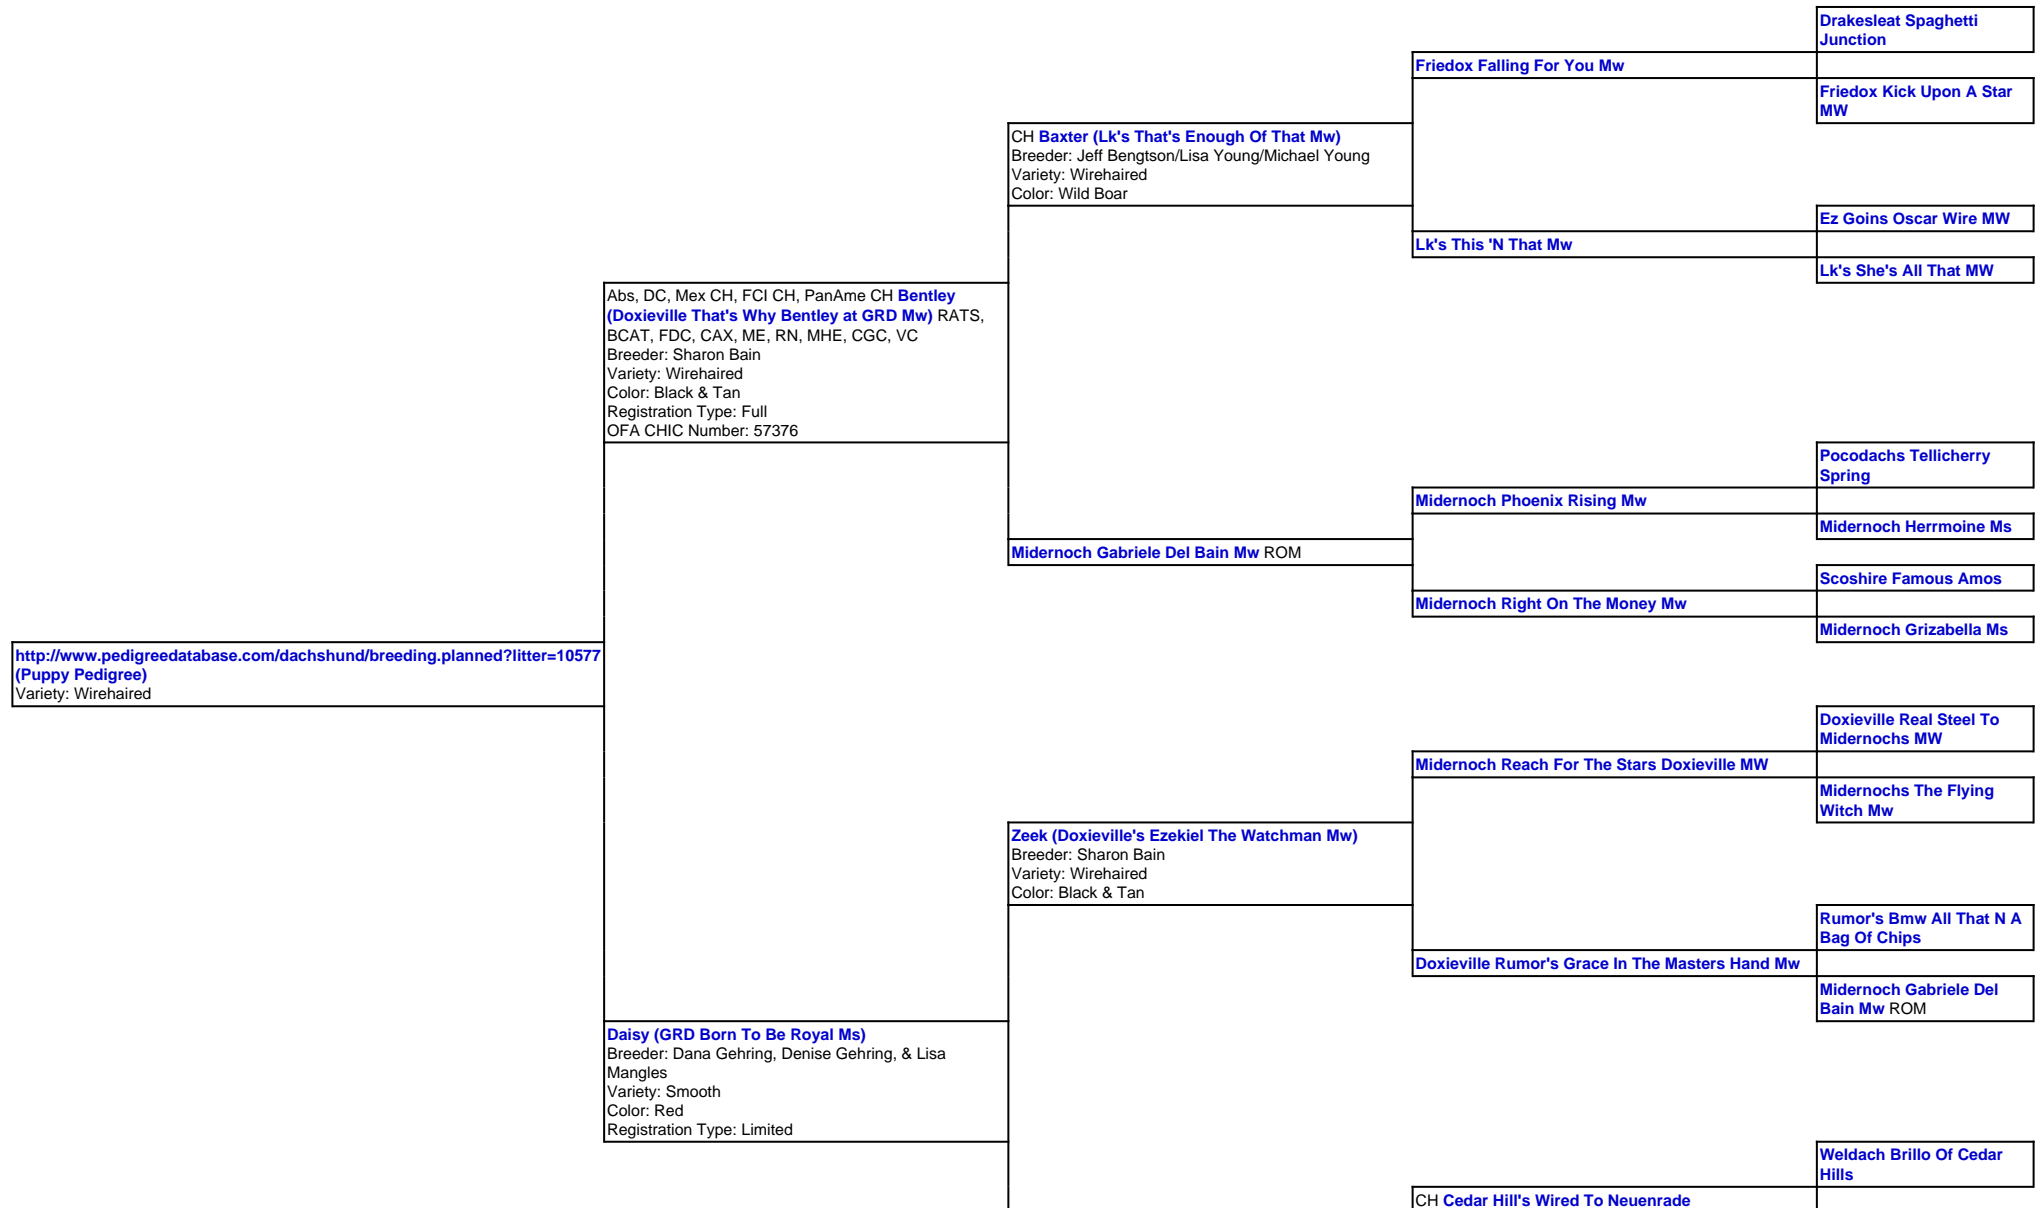

For a more detailed version of this pedigree:

<https://grandriverdachshunds.pbwebs.com/profile/puppy-pedigree>

Pedigree For:

<http://www.pedigreedatabase.com/dachshund/breeding.planned?litter=10577> (Puppy Pedigree)

Abs, DC **Willow (Neuenrade Wire Me A Willow Mw)**
SHH, ROMX
Breeder: Lisa A Mangles
Variety: Wirehaired
Color: Red

**Cedar Hills Marbles Red
Rose Mw**

**Cedar Hills Hagars Blac
Dimon Mw**

Cedar Hills Obsidian Princess Mw