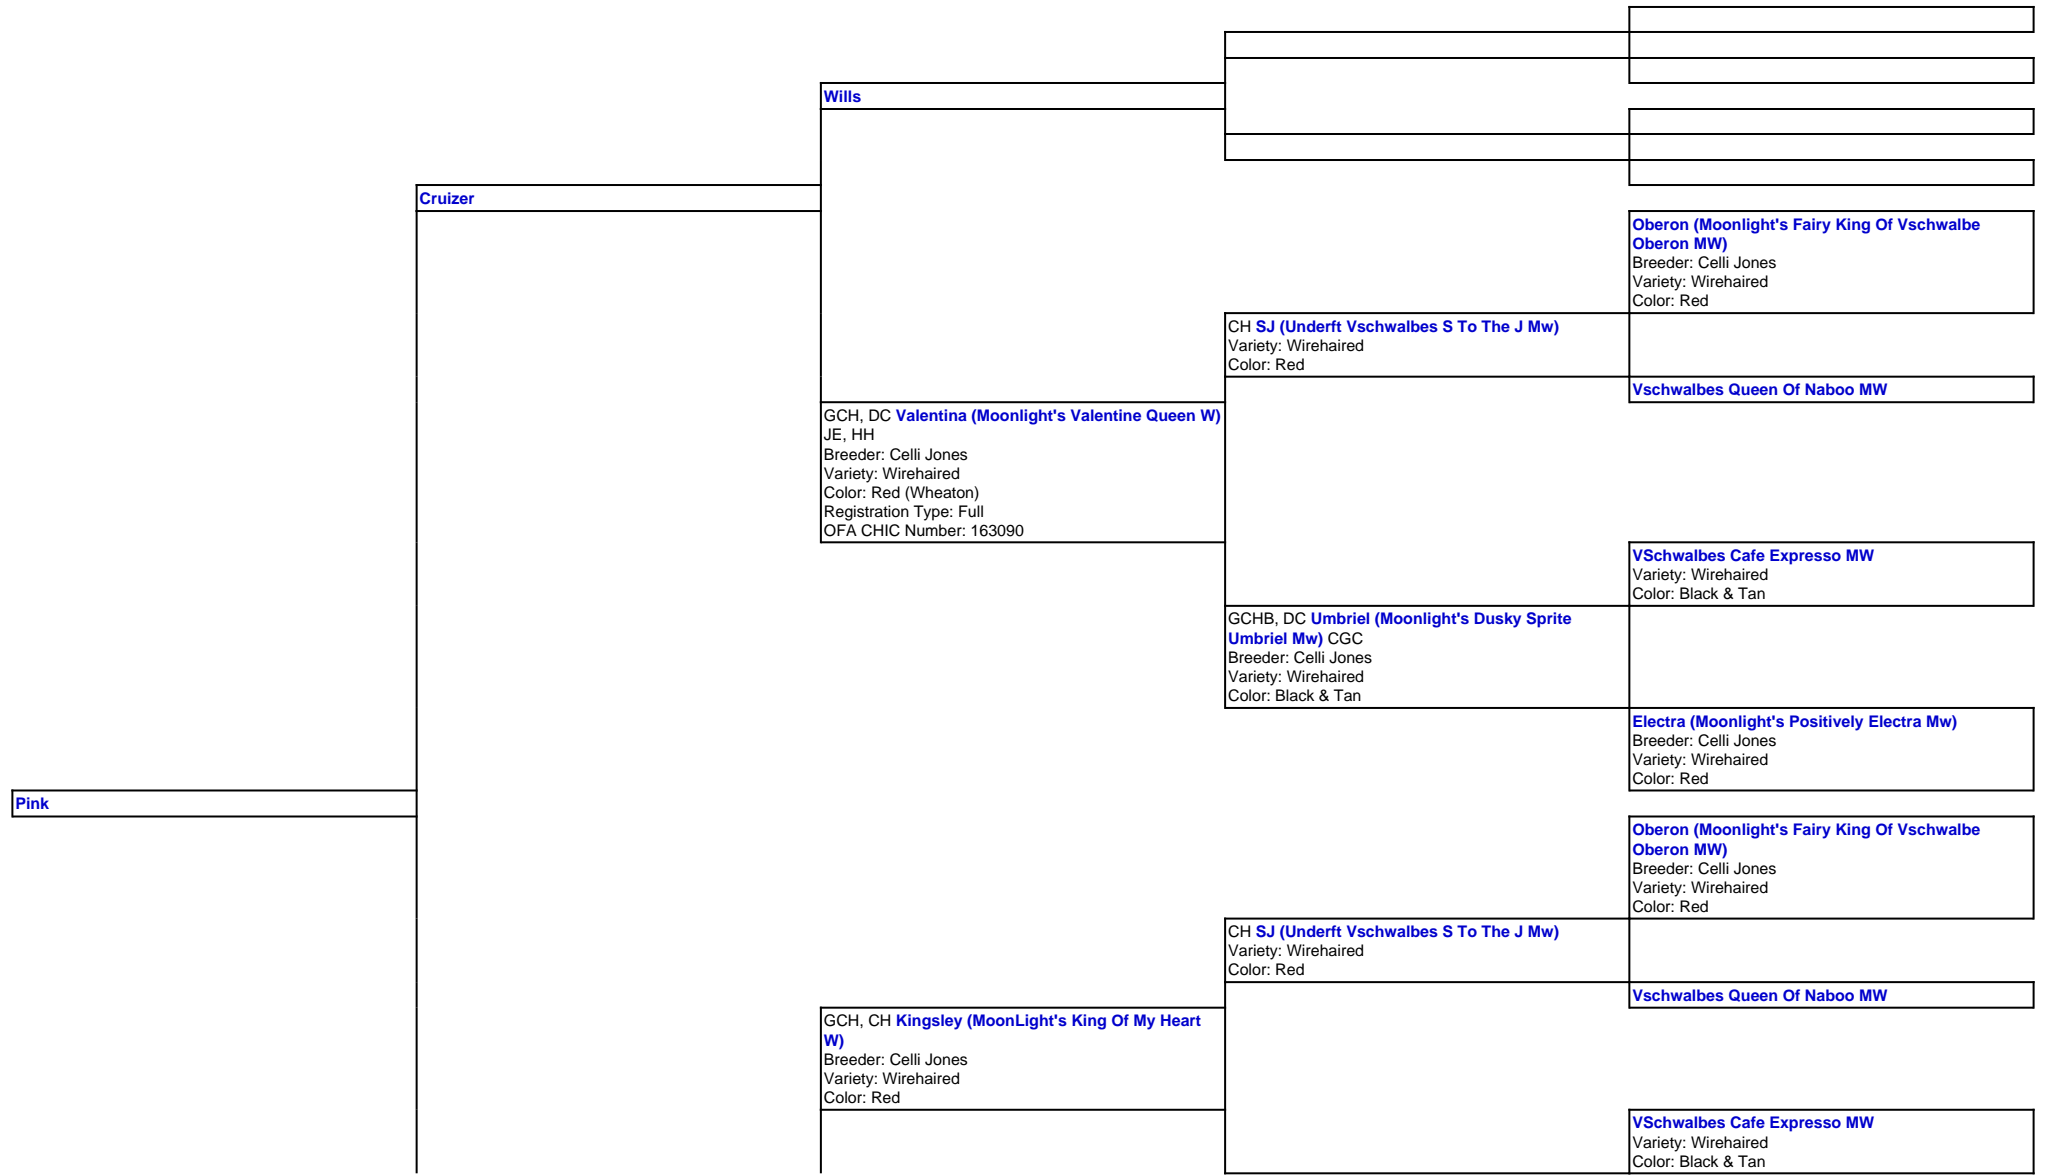

For a more detailed version of this pedigree:
<https://grandriverdachshunds.pbwebs.com/profile/pink>

Pedigree For:
 Pink

Abs, GCH, DC **Merci (GRD's v MoonLight's Bright n Bubbly Mercier Mw)**
Breeder: Denise Gehring, Dana Gehring, & Celli Jones
Variety: Wirehaired
Color: Red
Registration Type: Full
OFA CHIC Number: 163091

Abs, DC **Willow (Neuenrade Wire Me A Willow Mw)**
SHH, ROMX
Breeder: Lisa A Mangles
Variety: Wirehaired
Color: Red

CH **Cedar Hill's Wired To Neuenrade**

Weldach Brillo Of Cedar Hills

Cedar Hills Marbles Red Rose Mw