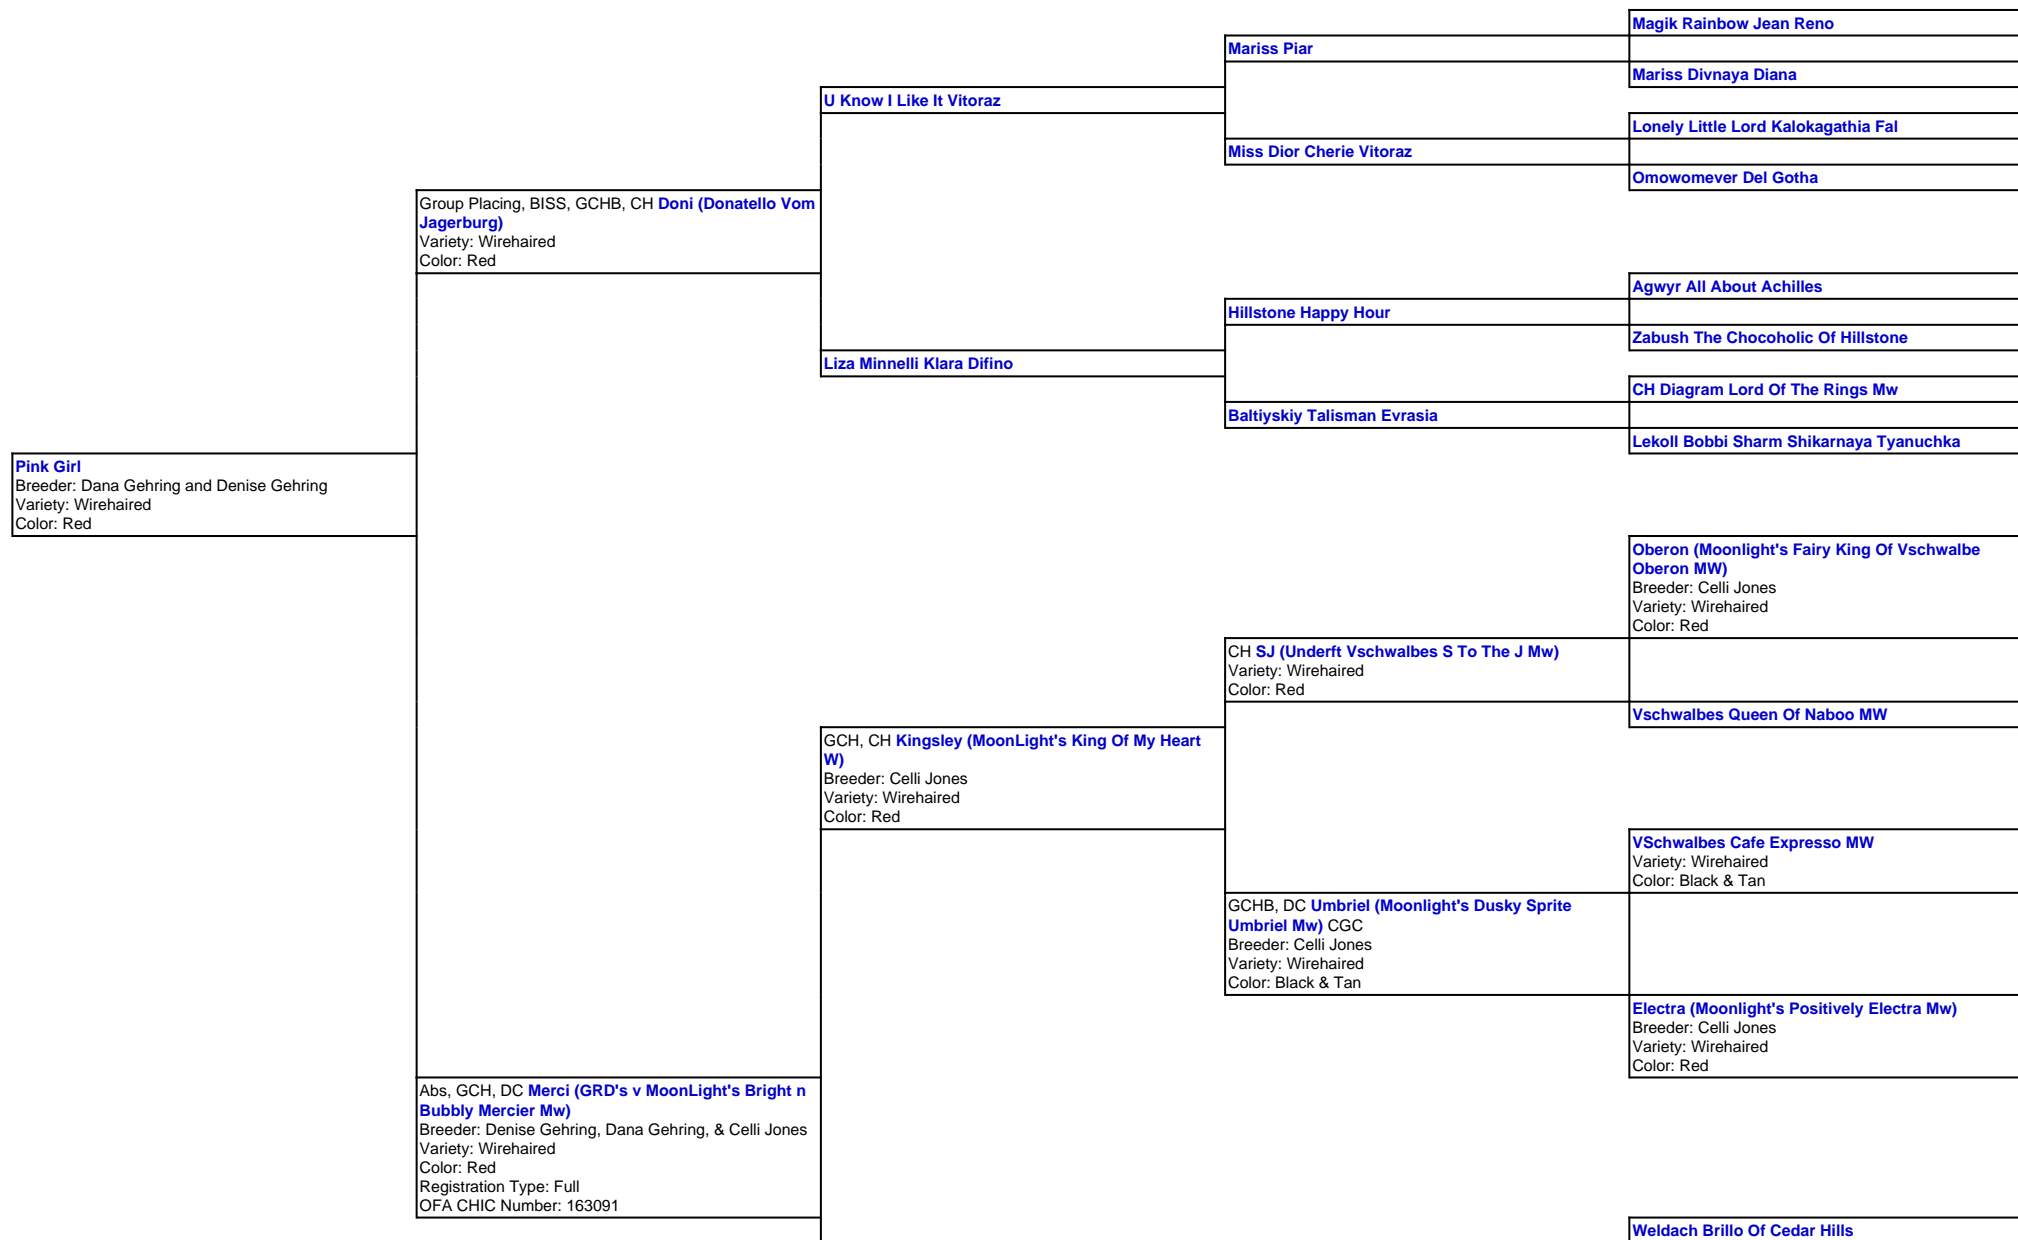

For a more detailed version of this pedigree:
<https://grandriverdachshunds.pbwebs.com/profile/pink-girl>

Pedigree For:
 Pink Girl

Abs, DC Willow (Neuenrade Wire Me A Willow Mw) SHH, ROMX Breeder: Lisa A Mangles Variety: Wirehaired Color: Red	CH Cedar Hill's Wired To Neuenrade	Cedar Hills Marbles Red Rose Mw
		Cedar Hills Hagars Blac Dimon Mw
	Cedar Hills Obsidian Princess Mw	
		Cedar Hills Sleeping Princess Ms