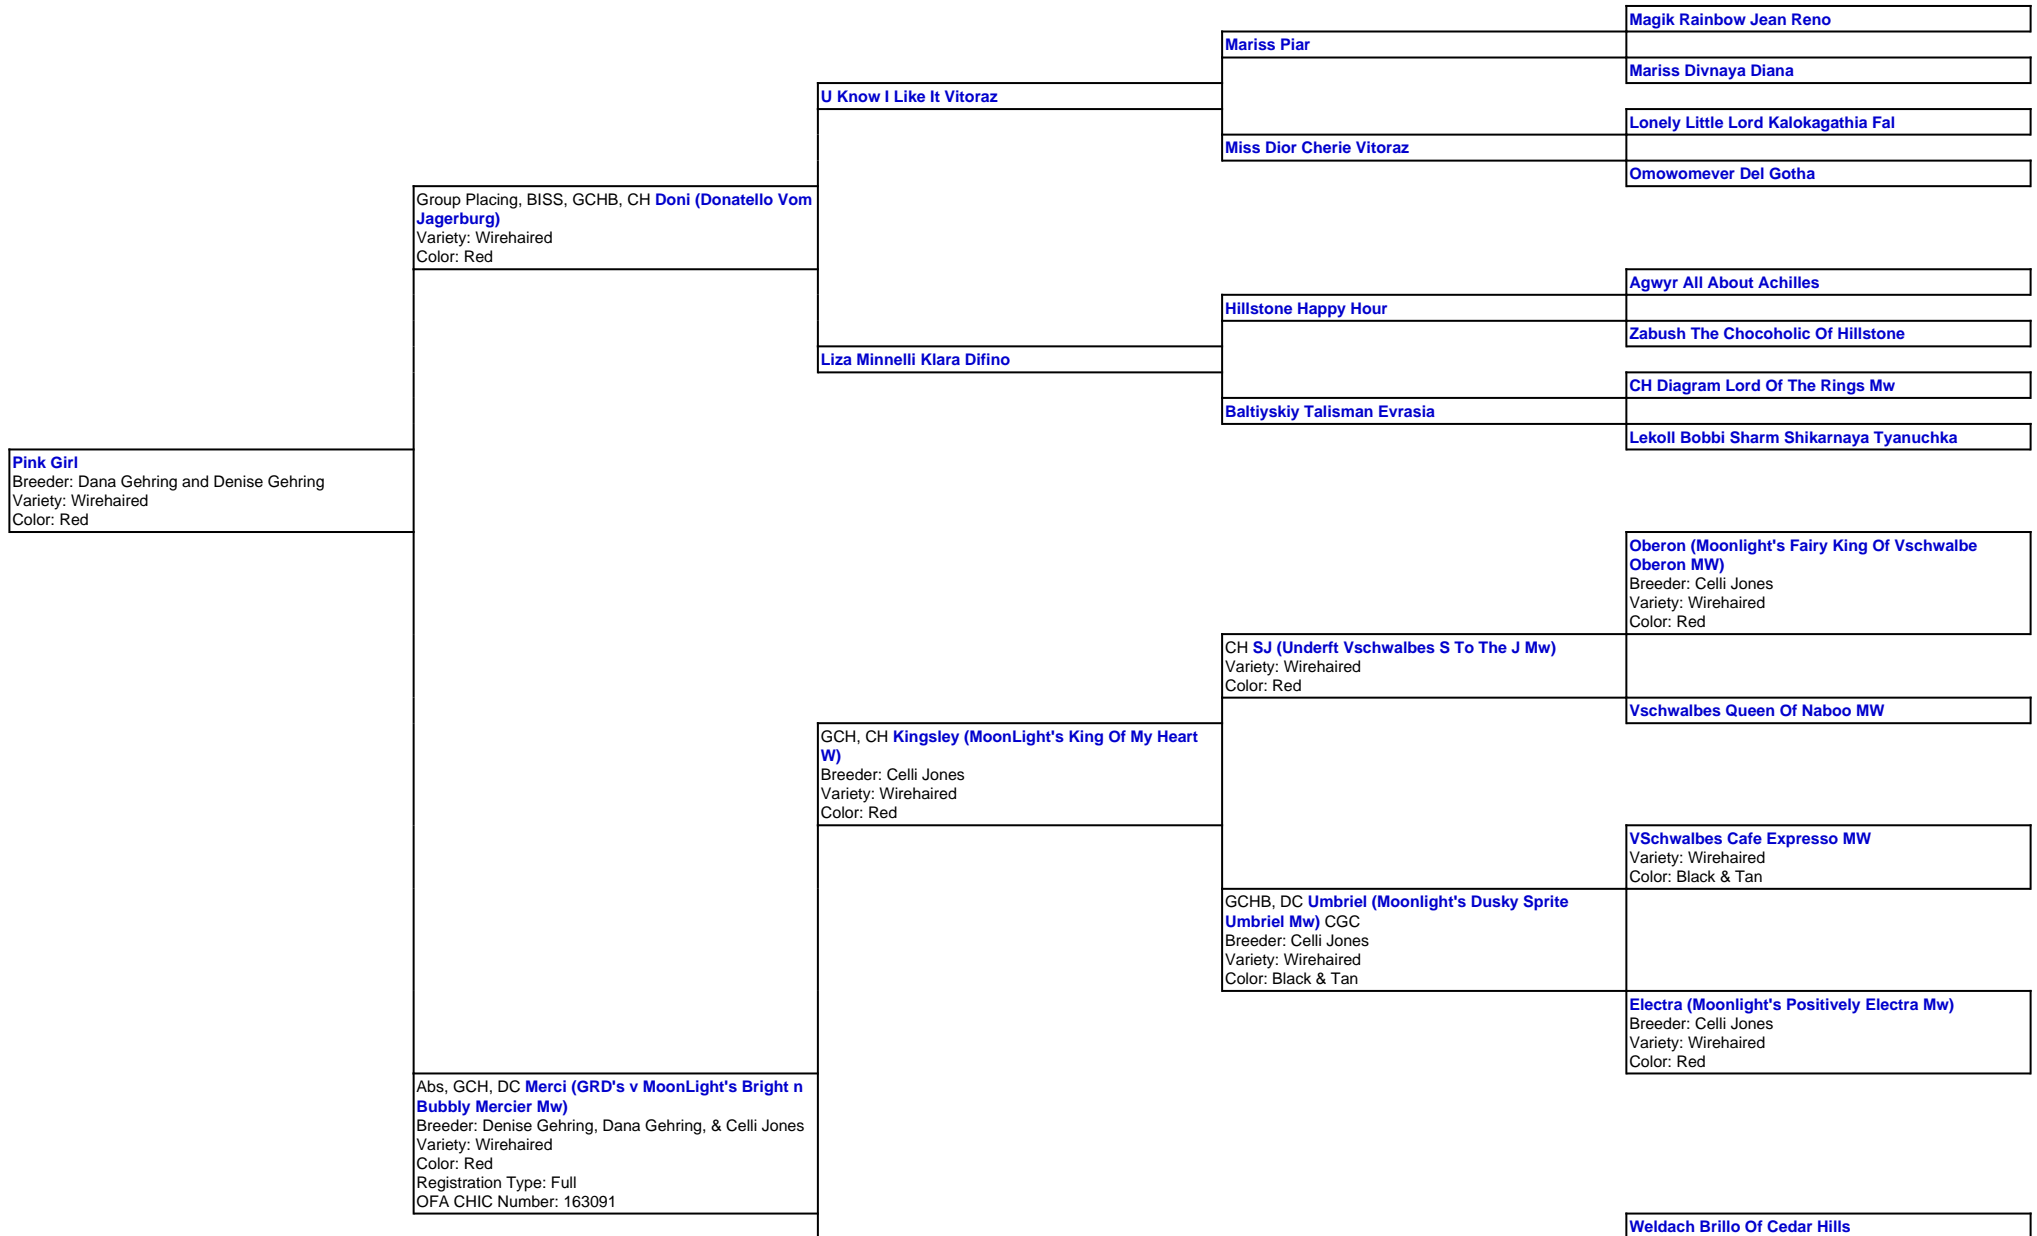

For a more detailed version of this pedigree:
<https://grandriverdachshunds.pbwebs.com/profile/pink-girl>

Pedigree For:
 Pink Girl

Abs, DC Willow (Neuenrade Wire Me A Willow Mw) SHH, ROMX Breeder: Lisa A Mangles Variety: Wirehaired Color: Red	CH Cedar Hill's Wired To Neuenrade	Cedar Hills Marbles Red Rose Mw
		Cedar Hills Hagars Blac Dimon Mw
	Cedar Hills Obsidian Princess Mw	
		Cedar Hills Sleeping Princess Ms