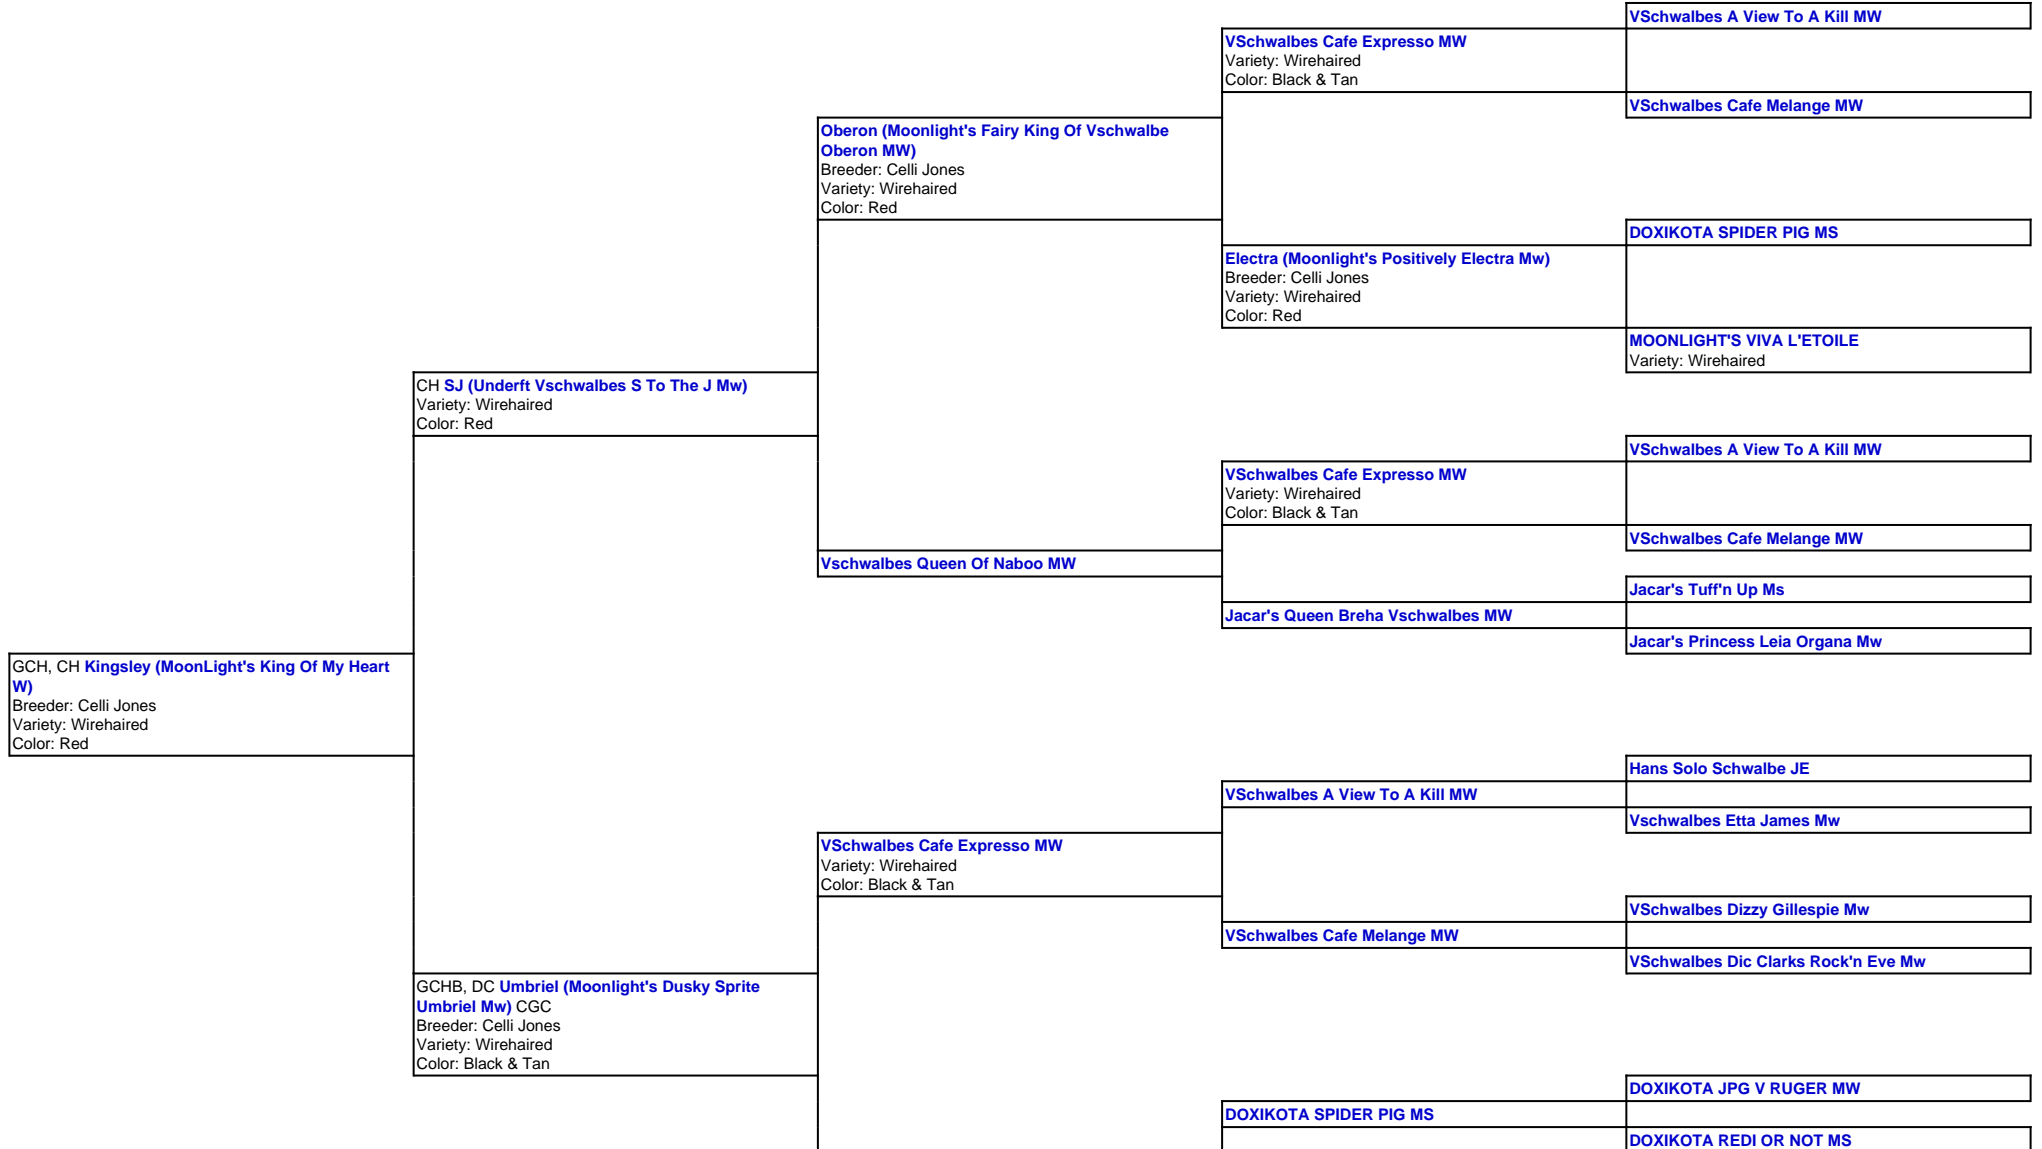

For a more detailed version of this pedigree:

<https://grandriverdachshunds.pbwebs.com/profile/moonlights-king-of-my-heart-w>

Pedigree For:

GCH
CH

Kingsley (MoonLight's King Of My Heart W)

Electra (Moonlight's Positively Electra Mw)
Breeder: Celli Jones
Variety: Wirehaired
Color: Red

MOONLIGHT'S VIVA L'ETOILE
Variety: Wirehaired

Sunrise Maximus v Ruger MW

LK'S LUCK E LADY MW