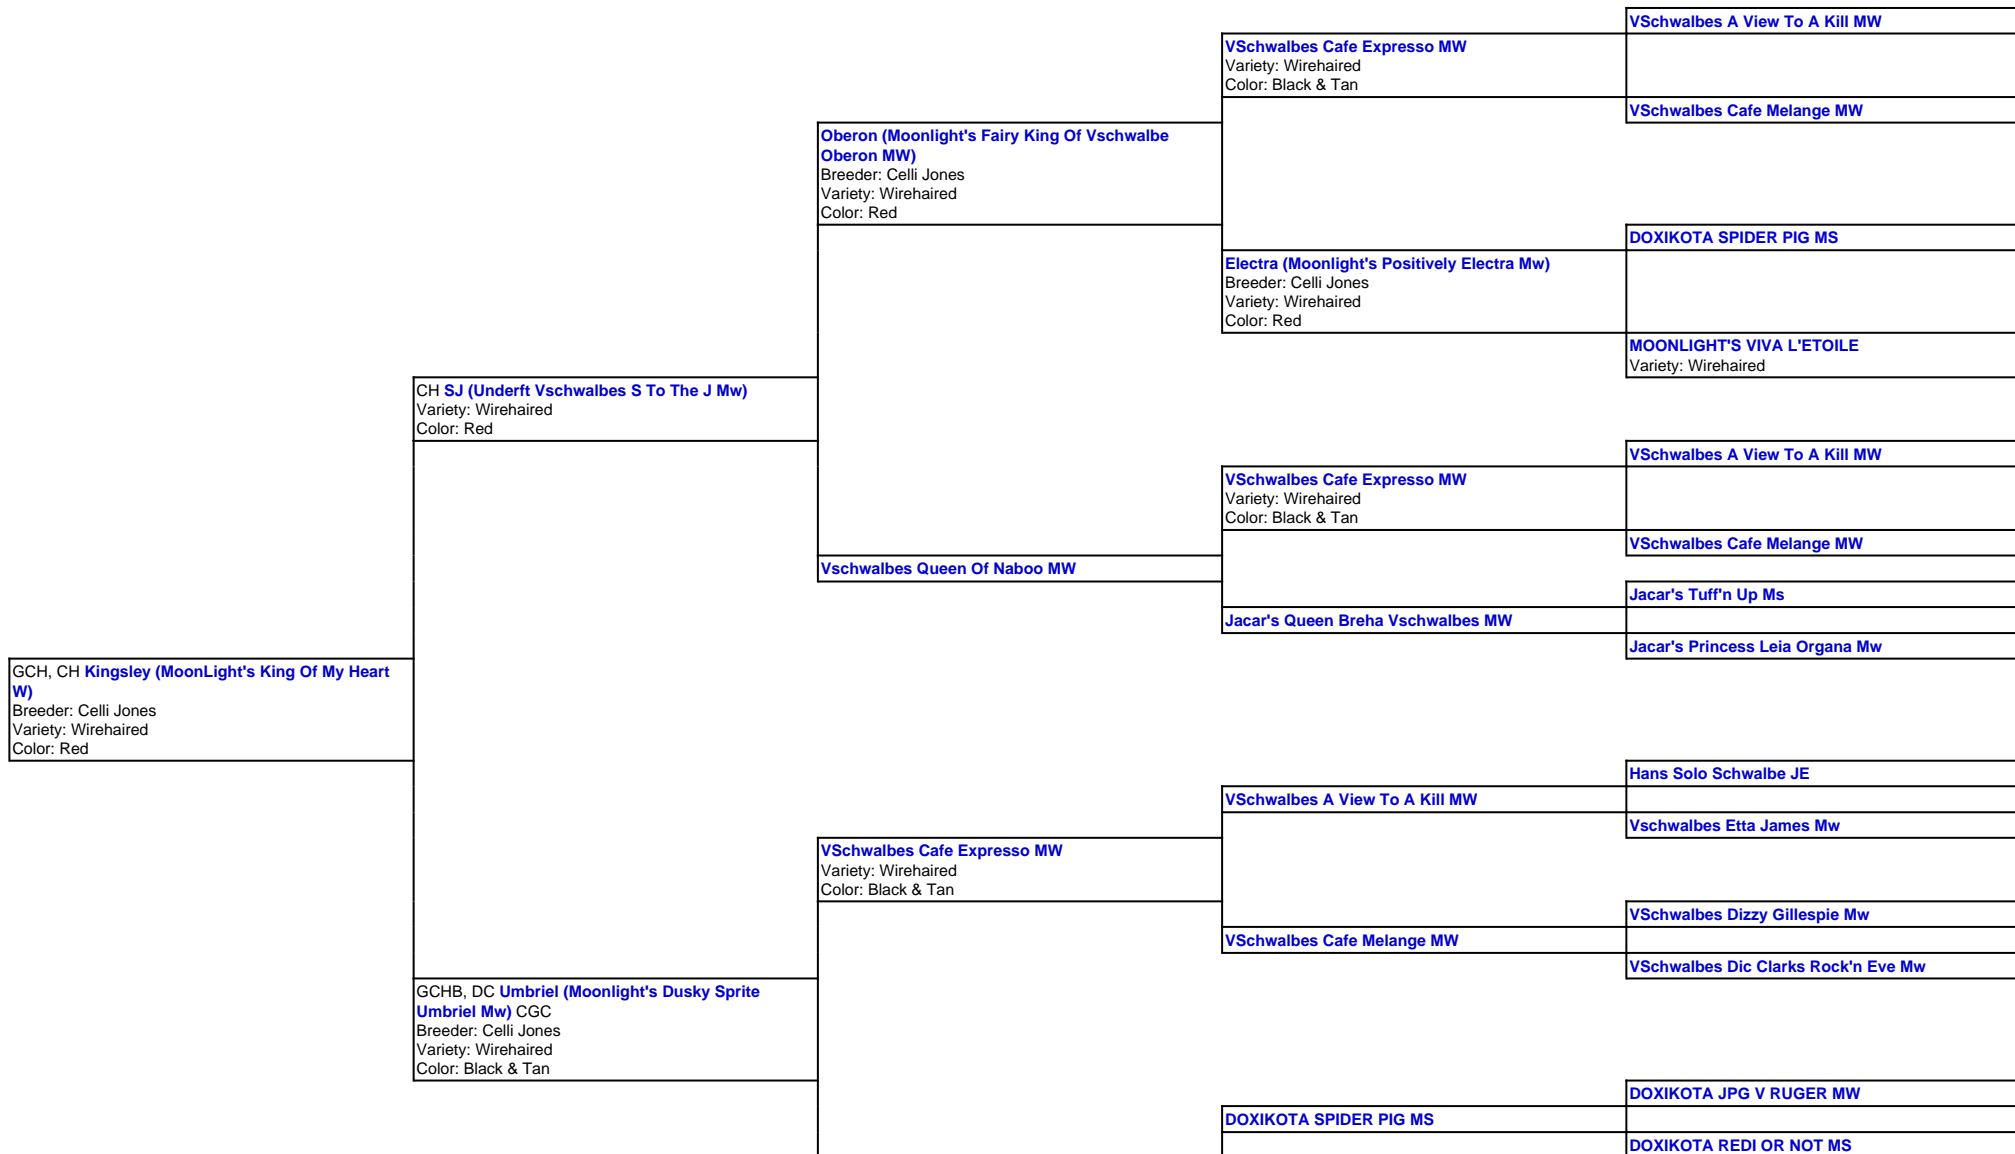

For a more detailed version of this pedigree:

<https://grandriverdachshunds.pbwebs.com/profile/moonlights-king-of-my-heart-w>

Pedigree For:  
 GCH  
 CH  
 Kingsley (MoonLight's King Of My Heart W)

**Electra (Moonlight's Positively Electra Mw)**  
Breeder: Celli Jones  
Variety: Wirehaired  
Color: Red

**MOONLIGHT'S VIVA L'ETOILE**  
Variety: Wirehaired

**Sunrise Maximus v Ruger MW**

**LK'S LUCK E LADY MW**