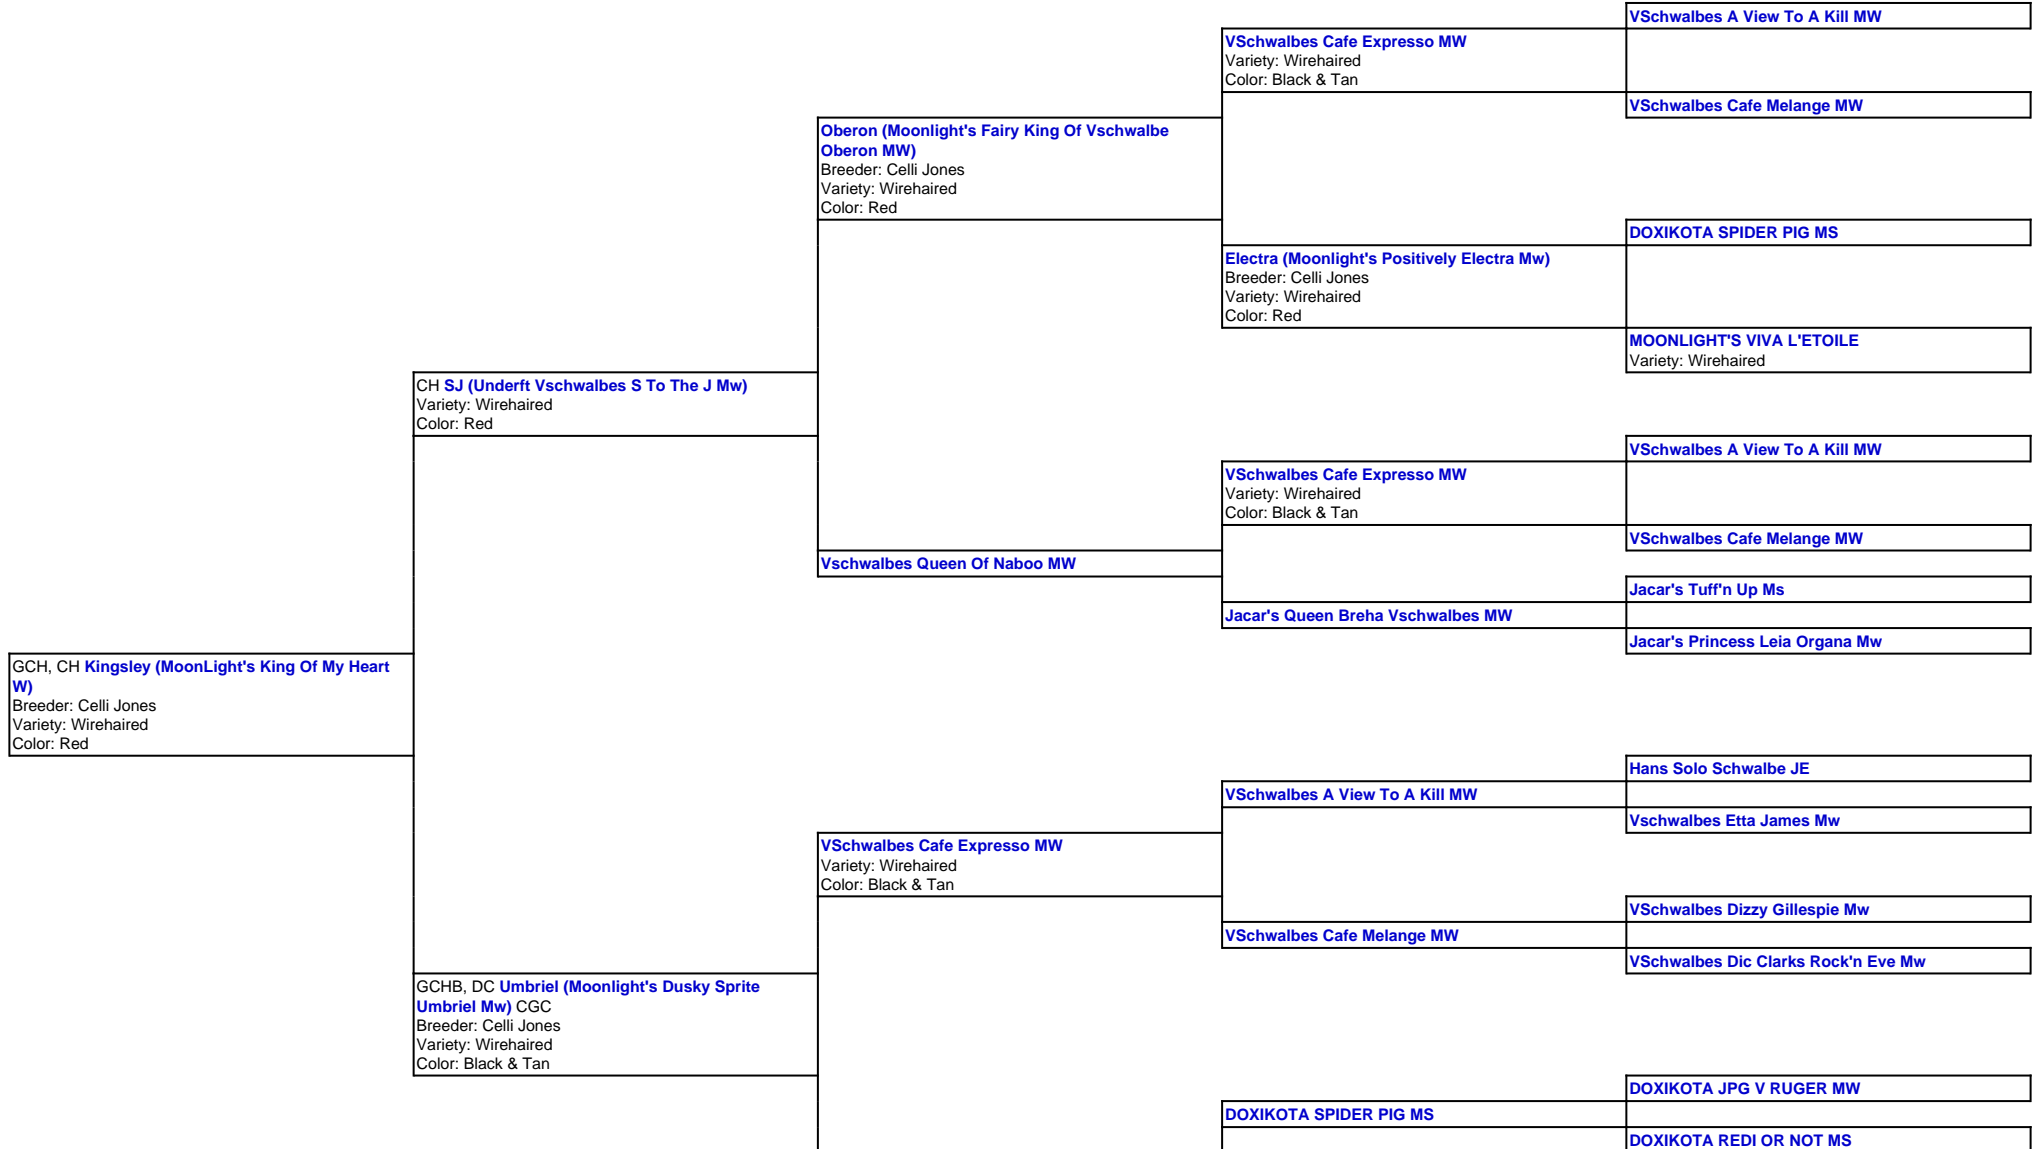

For a more detailed version of this pedigree:

<https://grandriverdachshunds.pbwebs.com/profile/moonlights-king-of-my-heart-w>

Pedigree For:

GCH  
CH

Kingsley (MoonLight's King Of My Heart W)

**Electra (Moonlight's Positively Electra Mw)**  
Breeder: Celli Jones  
Variety: Wirehaired  
Color: Red

**MOONLIGHT'S VIVA L'ETOILE**  
Variety: Wirehaired

**Sunrise Maximus v Ruger MW**

**LK'S LUCK E LADY MW**