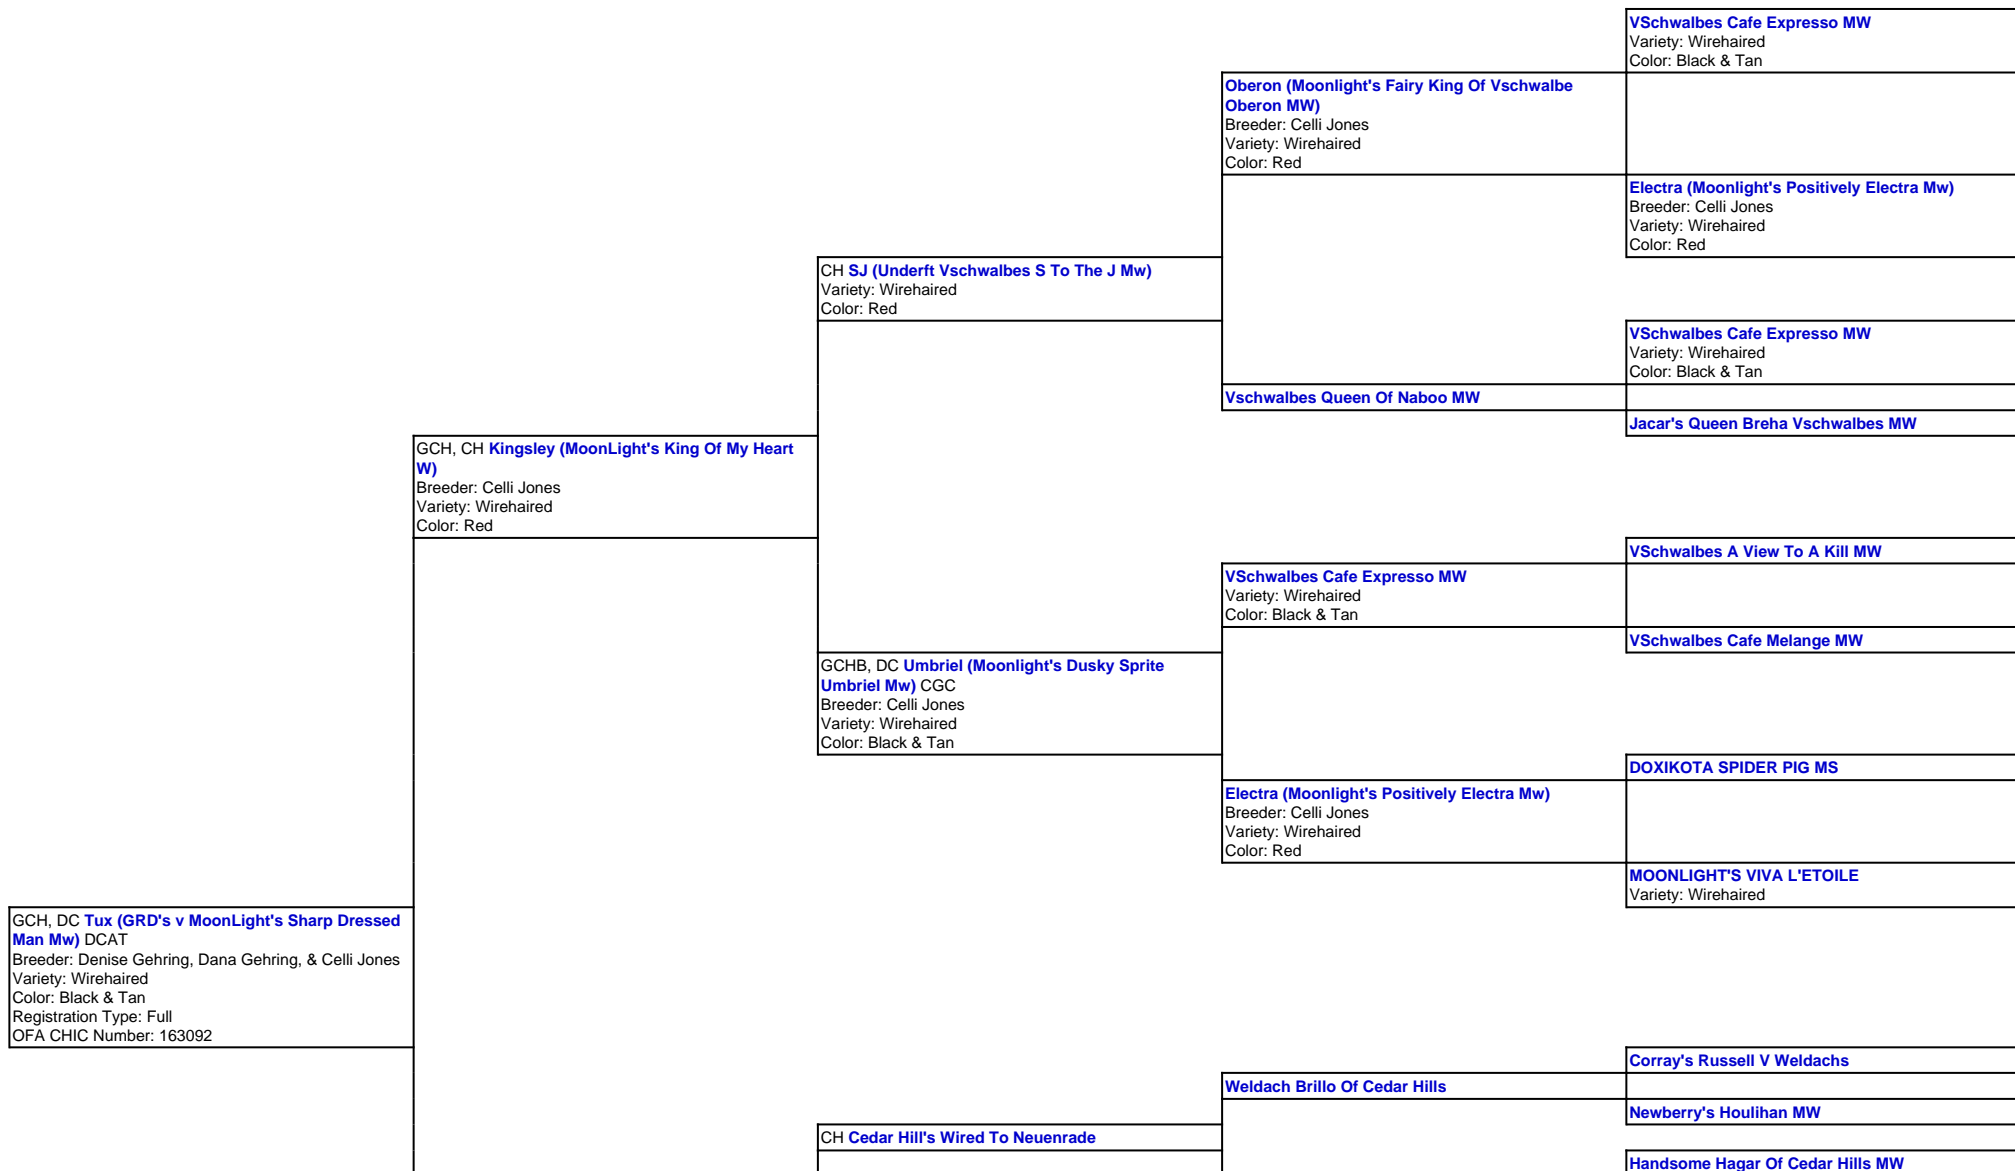

For a more detailed version of this pedigree:

<https://grandriverdachshunds.pbwebs.com/profile/grds-v-moonlights-sharp-dressed-man-mw>

Pedigree For:

GCH
DC

Tux (GRD's v MoonLight's Sharp Dressed Man Mw)

DCAT

Abs, DC Willow (Neuenrade Wire Me A Willow Mw)
SHH, ROMX
Breeder: Lisa A Mangles
Variety: Wirehaired
Color: Red

Cedar Hills Marbles Red Rose Mw

Cedar Hills Chocolate Marble Ms

Cedar Hills Obsidian Princess Mw