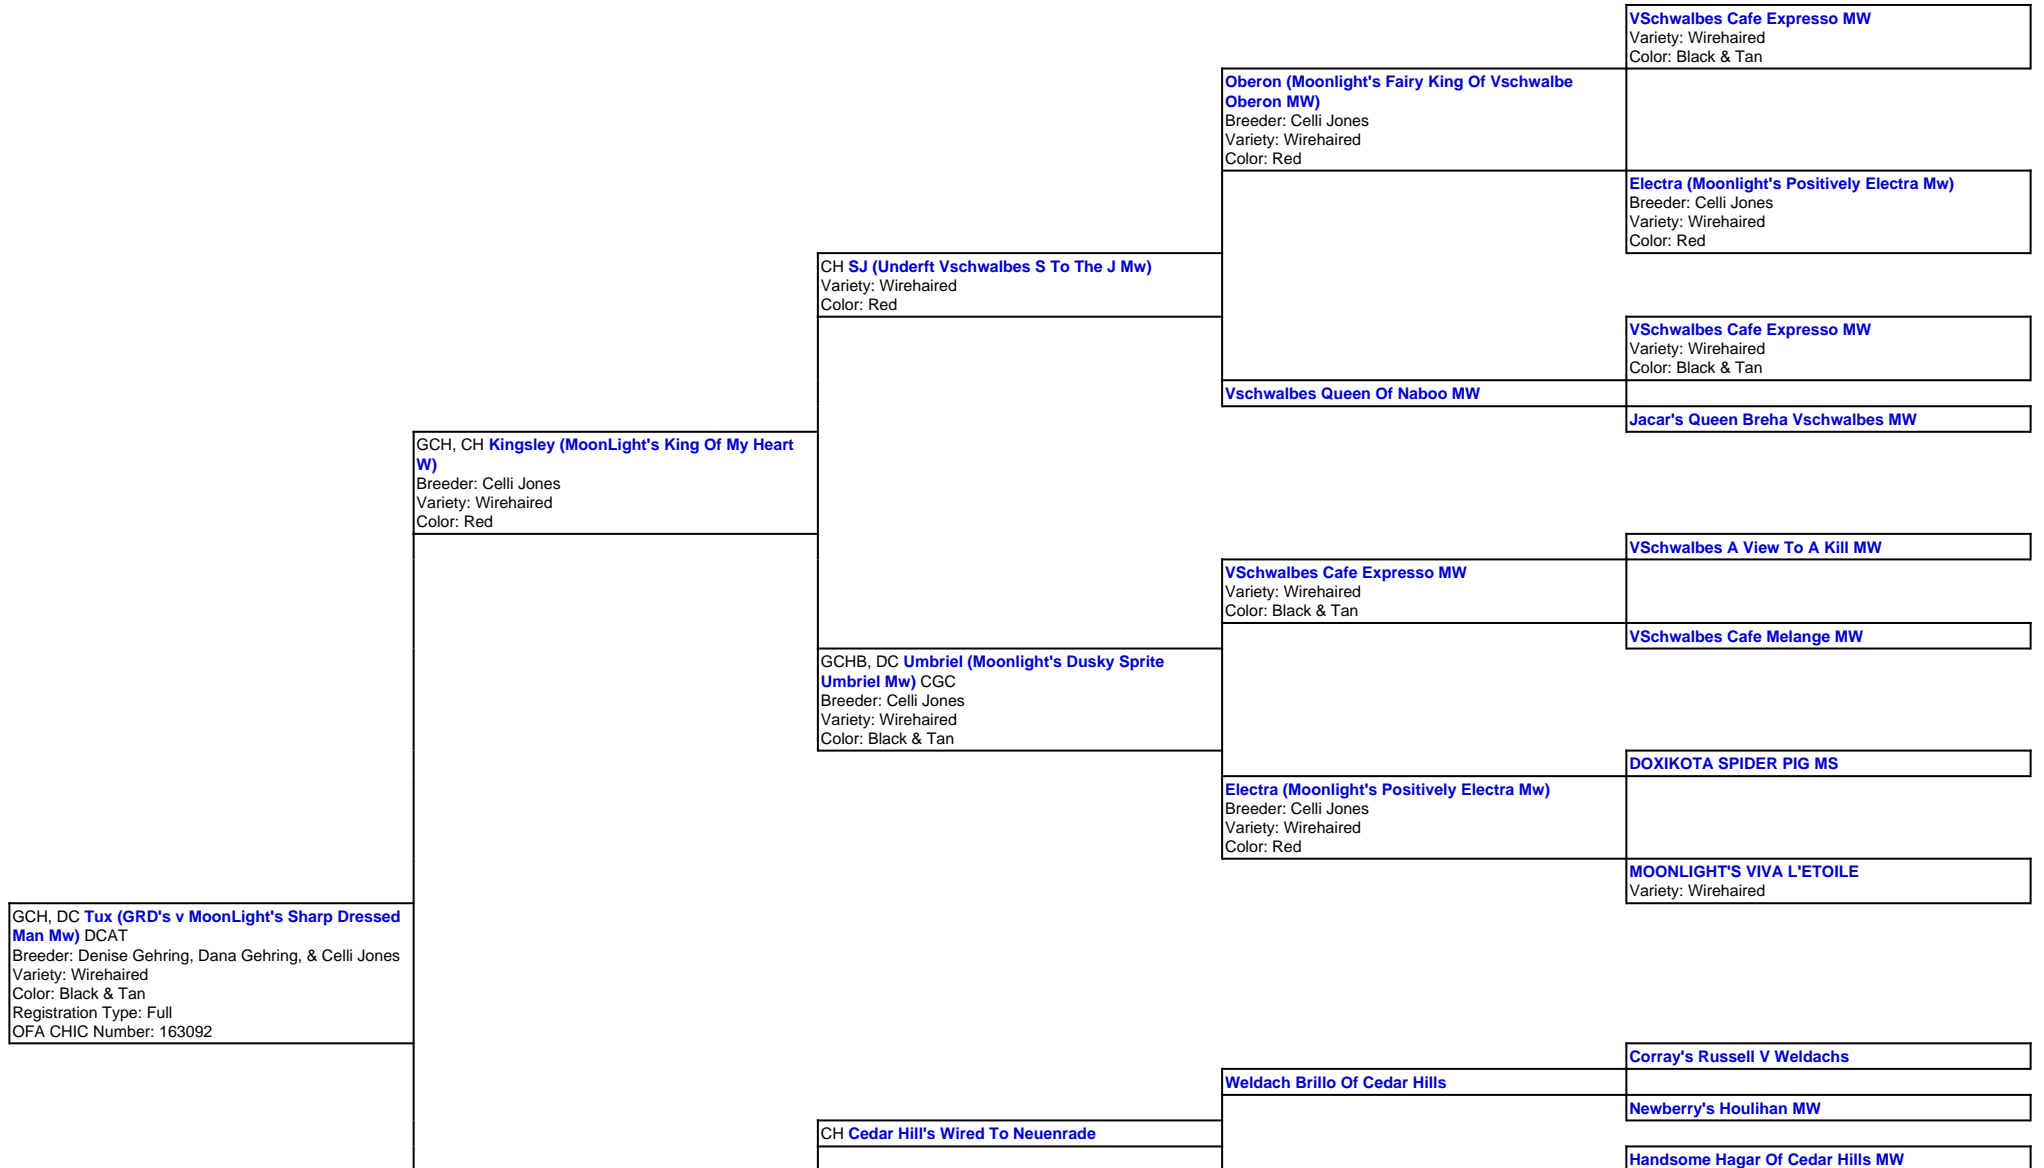

For a more detailed version of this pedigree:

<https://grandriverdachshunds.pbwebs.com/profile/grds-v-moonlights-sharp-dressed-man-mw>

Pedigree For:

GCH
DC

Tux (GRD's v MoonLight's Sharp Dressed Man Mw)

DCAT

Abs, DC Willow (Neuenrade Wire Me A Willow Mw)
SHH, ROMX
Breeder: Lisa A Mangles
Variety: Wirehaired
Color: Red

Cedar Hills Obsidian Princess Mw

Cedar Hills Marbles Red Rose Mw

Cedar Hills Chocolate Marble Ms