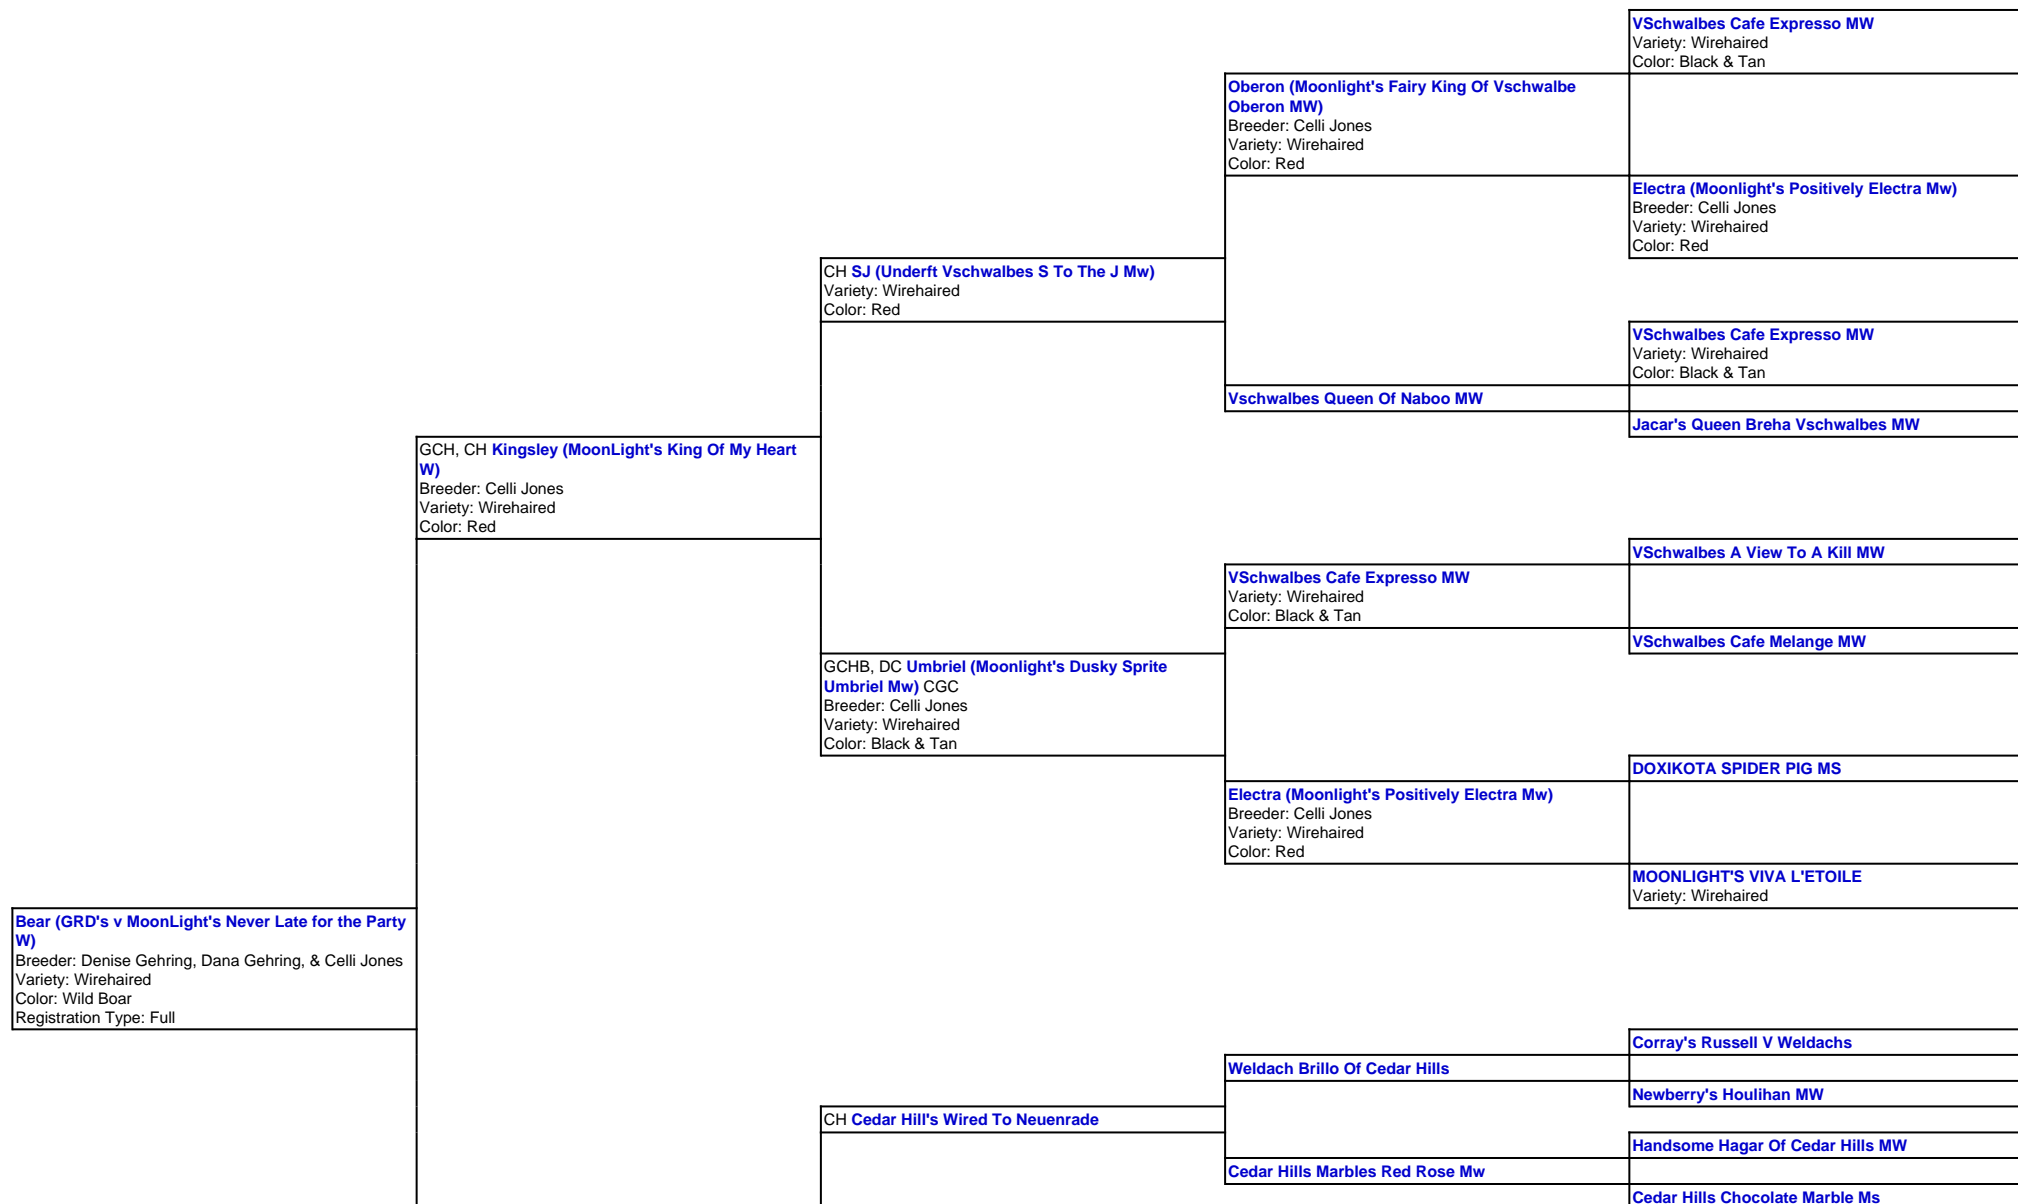

For a more detailed version of this pedigree:

<https://grandriverdachshunds.pbwebs.com/profile/grds-v-moonlights-never-late-for-the-party-w>

Pedigree For:

Bear (GRD's v MoonLight's Never Late for the Party W)

Abs, DC Willow (Neuenrade Wire Me A Willow Mw)  
SHH, ROMX  
Breeder: Lisa A Mangles  
Variety: Wirehaired  
Color: Red

Cedar Hills Obsidian Princess Mw

Cedar Hills Hagars Blac Dimon Mw

Handsome Hagar Of Cedar Hills MW