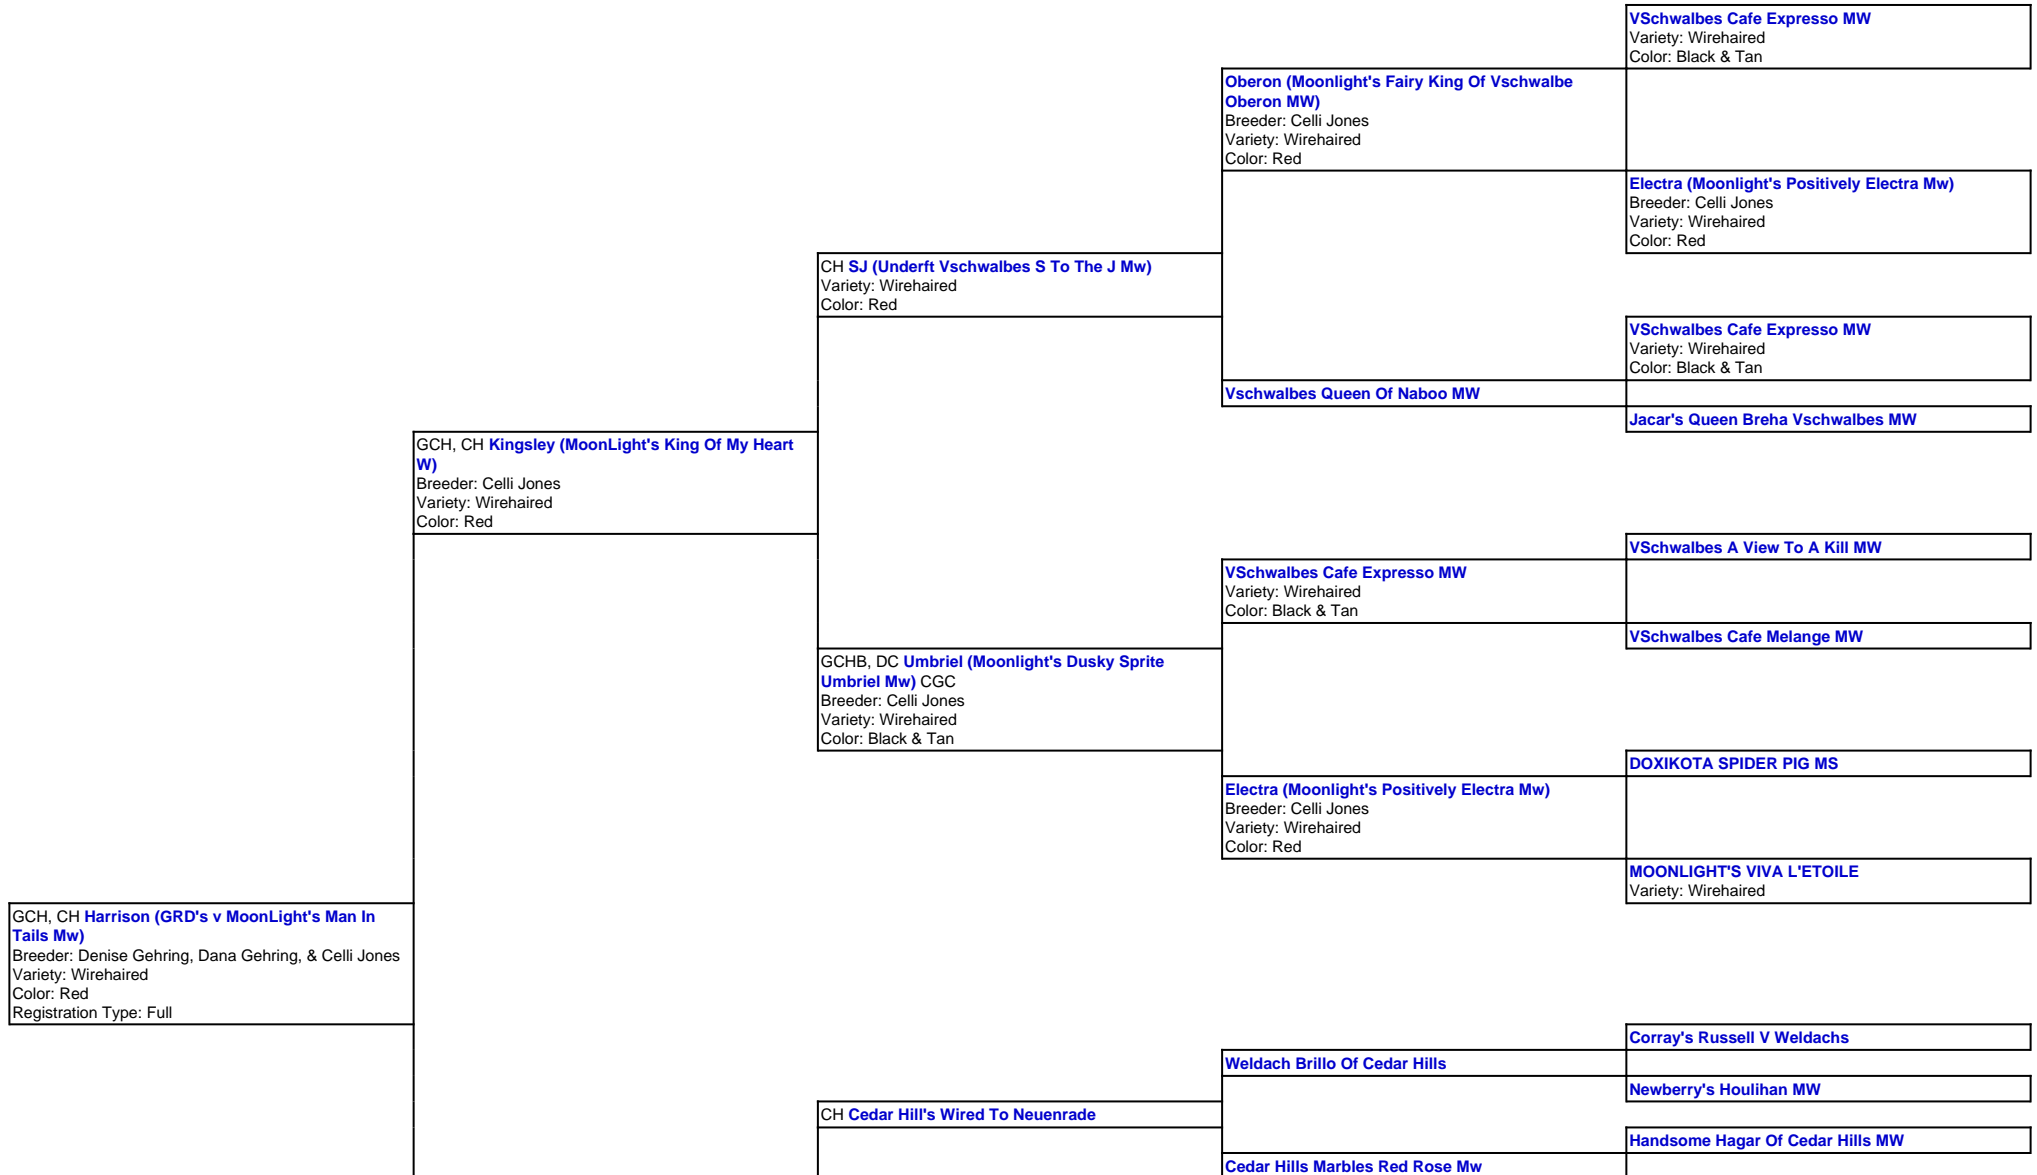

For a more detailed version of this pedigree:

<https://grandriverdachshunds.pbwebs.com/profile/grds-v-moonlights-man-in-tails-mw>

Pedigree For:

GCH
CH

Harrison (GRD's v MoonLight's Man In Tails Mw)

Abs, DC **Willow (Neuenrade Wire Me A Willow Mw)**
SHH, ROMX
Breeder: Lisa A Mangles
Variety: Wirehaired
Color: Red