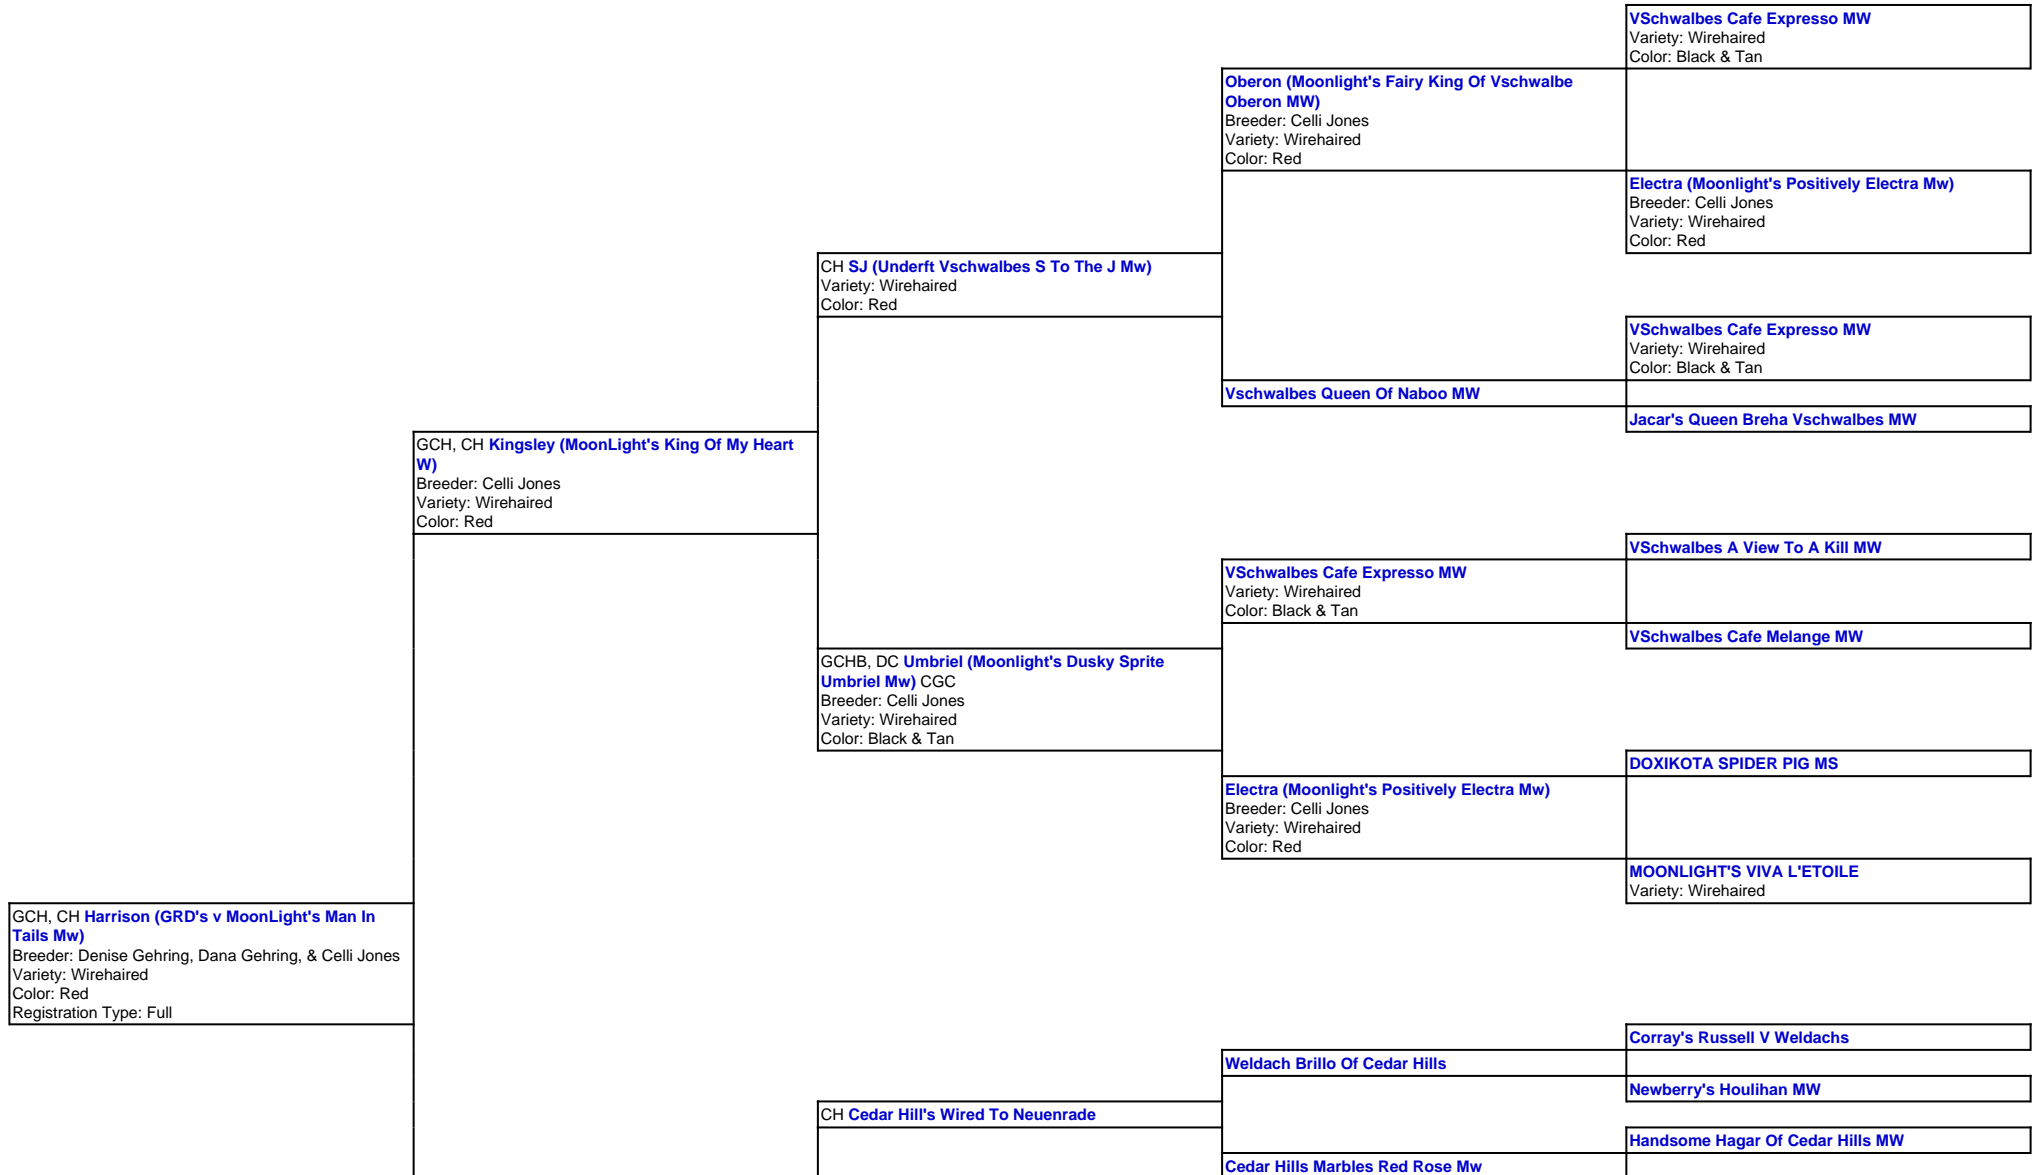

For a more detailed version of this pedigree:

<https://grandriverdachshunds.pbwebs.com/profile/grds-v-moonlights-man-in-tails-mw>

Pedigree For:

GCH
CH

Harrison (GRD's v MoonLight's Man In Tails Mw)

Abs, DC **Willow (Neuenrade Wire Me A Willow Mw)**
SHH, ROMX
Breeder: Lisa A Mangles
Variety: Wirehaired
Color: Red