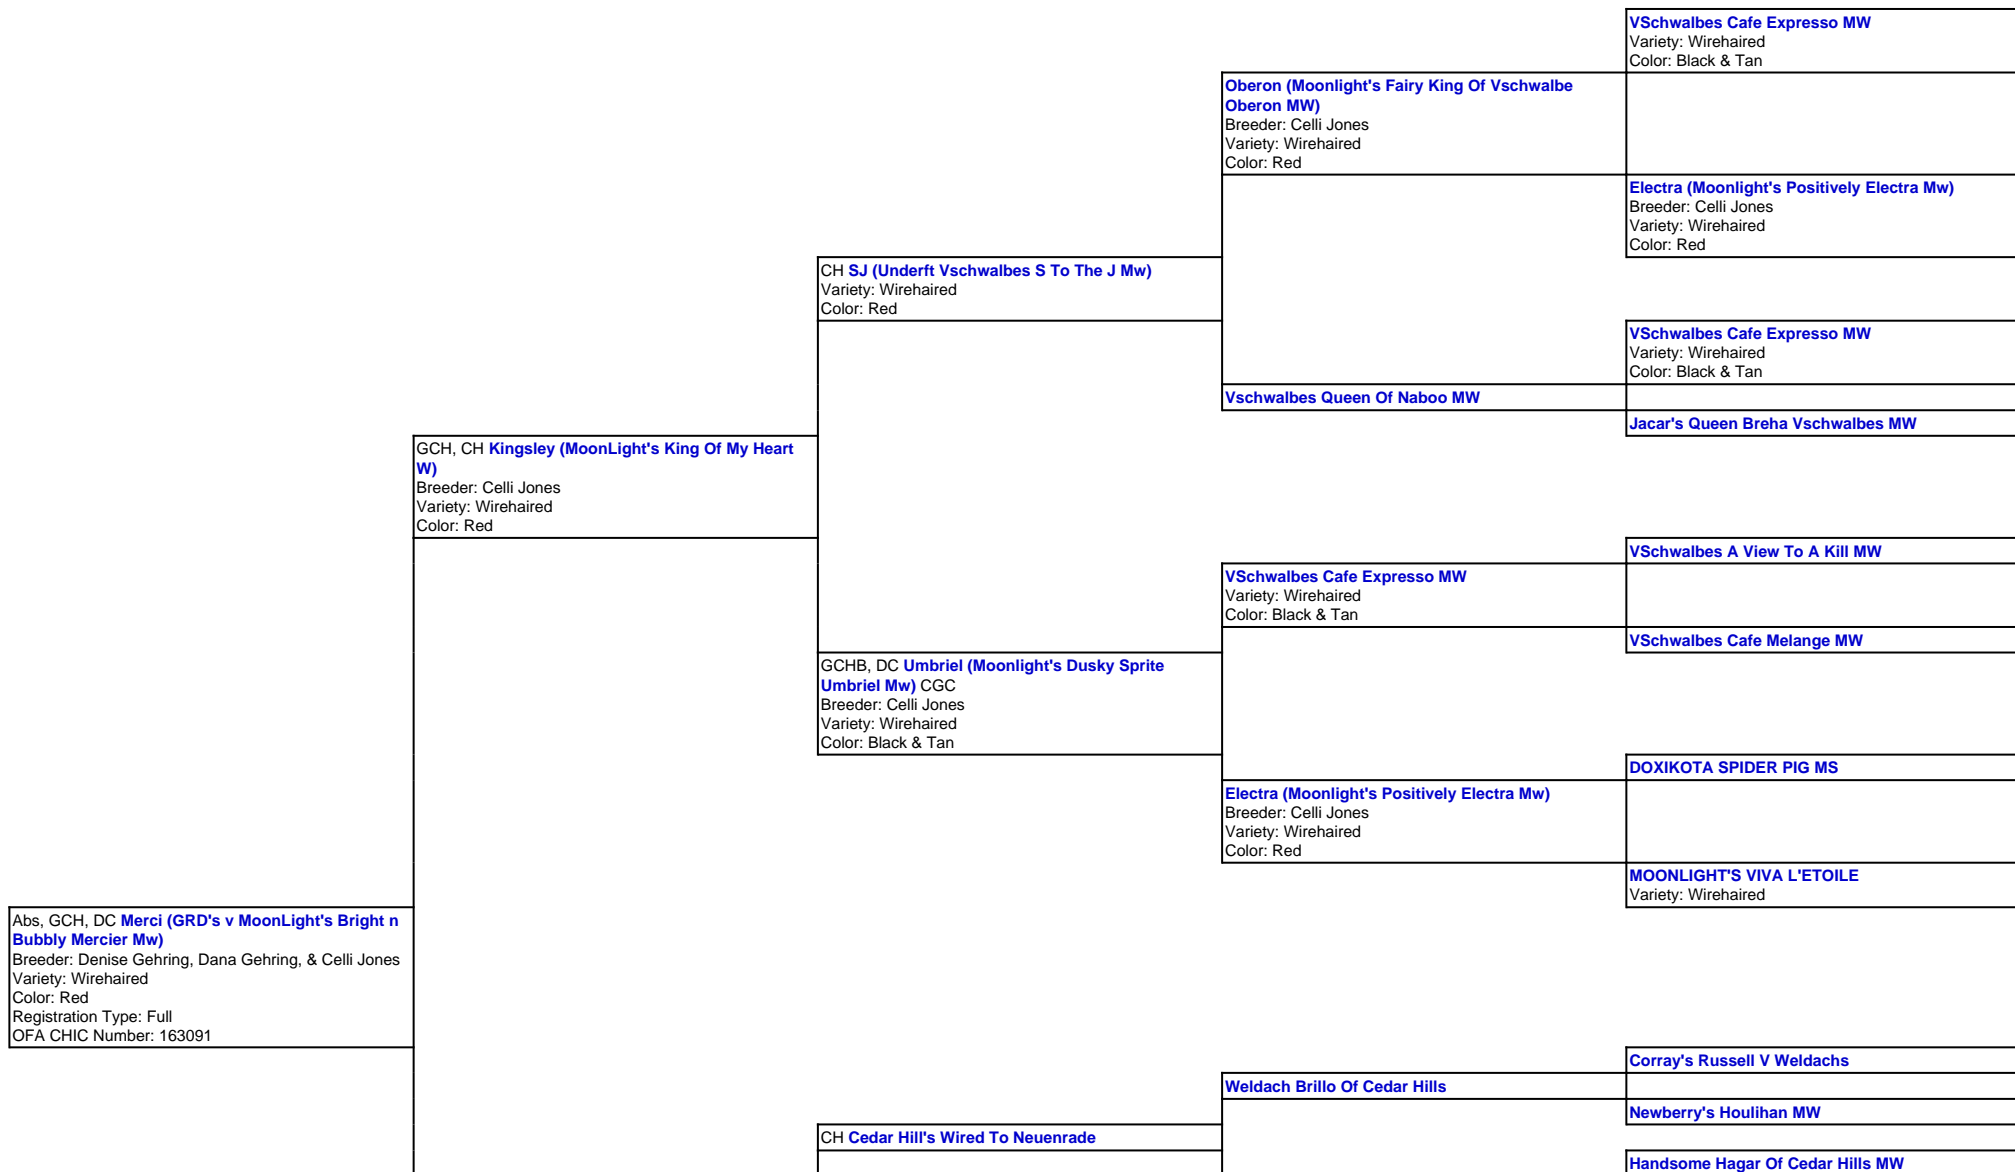

For a more detailed version of this pedigree:

<https://grandriverdachshunds.pbwebs.com/profile/grds-v-moonlights-bright-n-bubbly-mercier-mw>

Pedigree For:

Abs
GCH
DC

Merci (GRD's v MoonLight's Bright n Bubbly Mercier Mw)

Abs, DC Willow (Neuenrade Wire Me A Willow Mw)
SHH, ROMX
Breeder: Lisa A Mangles
Variety: Wirehaired
Color: Red

Cedar Hills Marbles Red Rose Mw

Cedar Hills Chocolate Marble Ms

Cedar Hills Obsidian Princess Mw