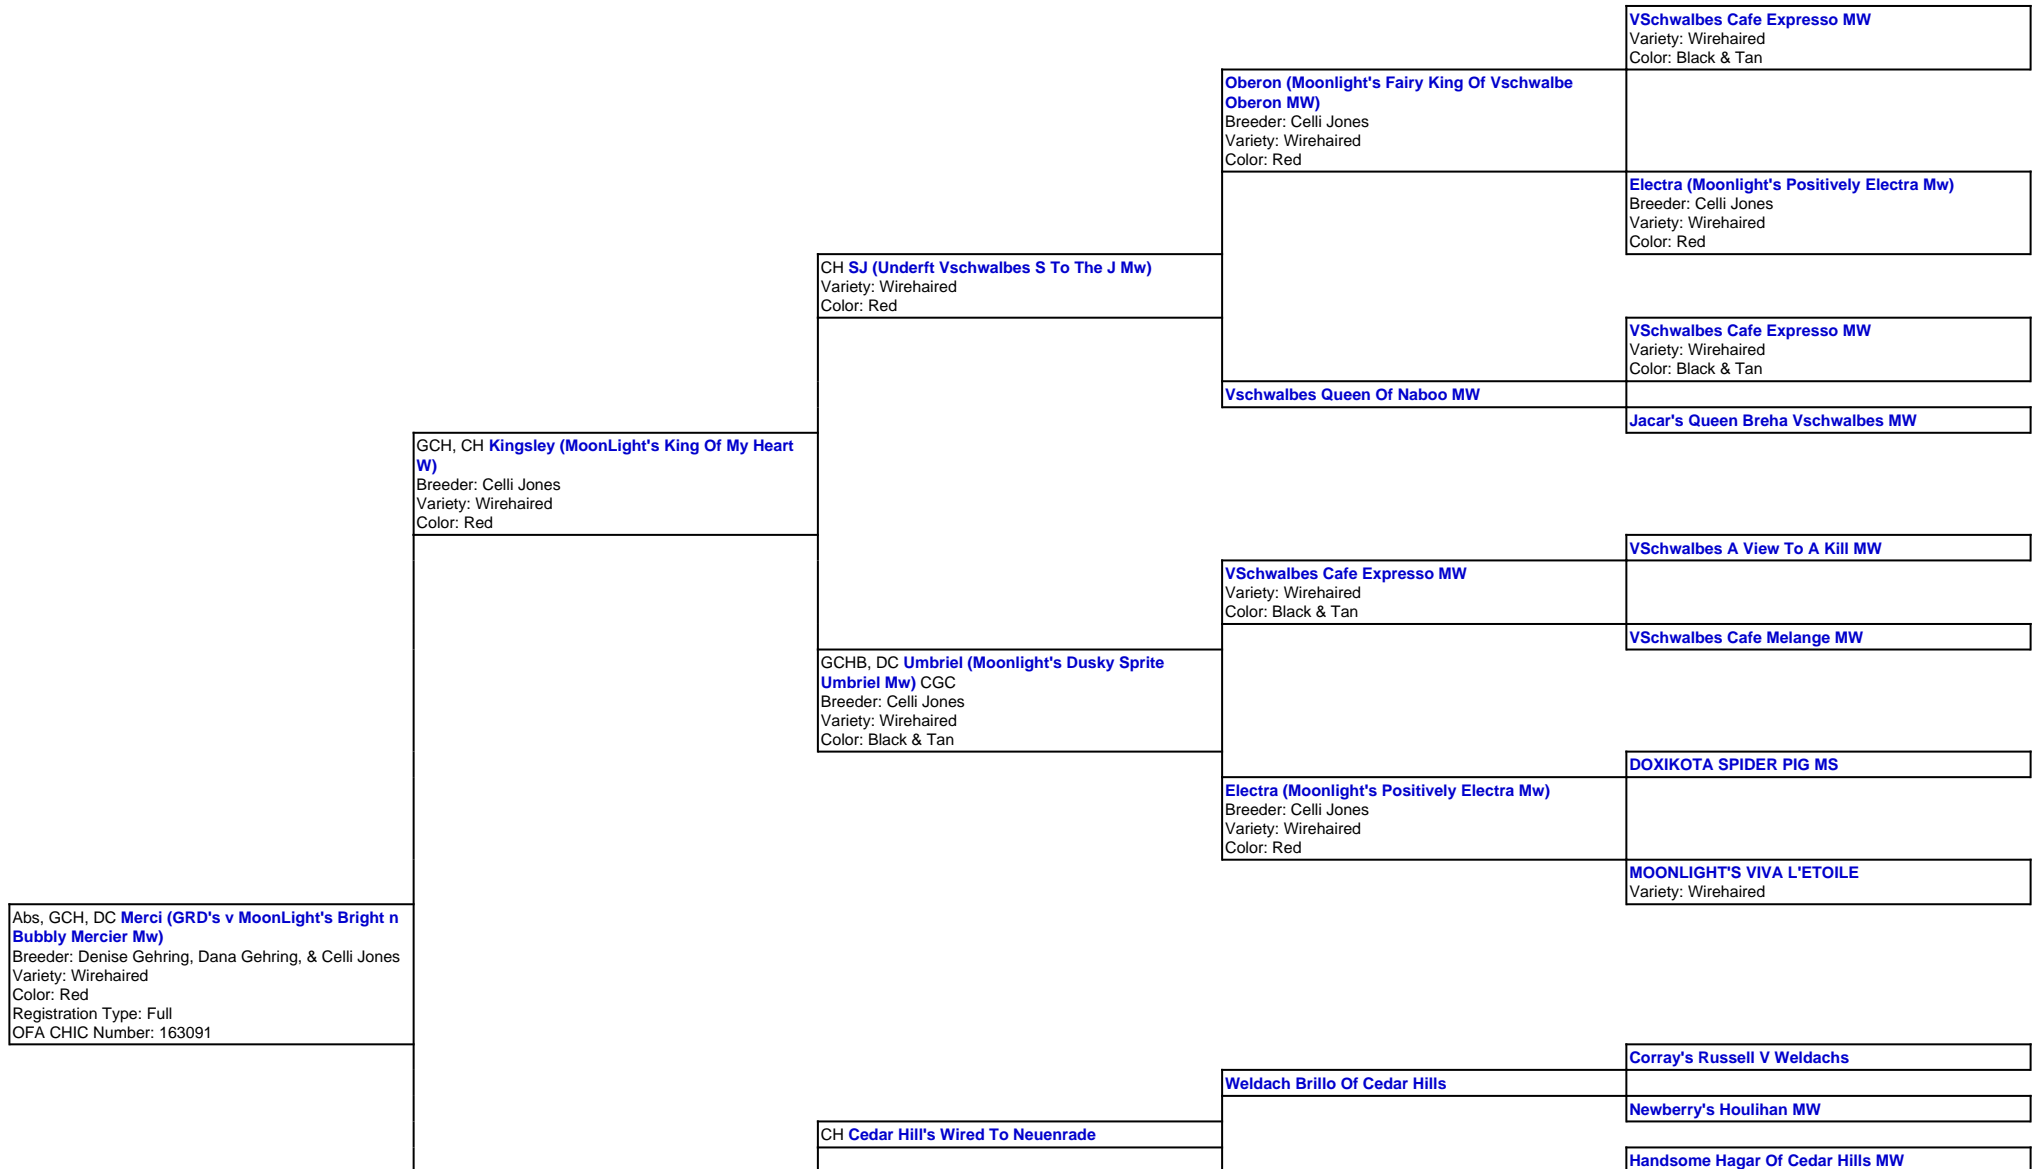

For a more detailed version of this pedigree:

<https://grandriverdachshunds.pbwebs.com/profile/grds-v-moonlights-bright-n-bubbly-mercier-mw>

Pedigree For:

Abs  
GCH  
DC

Merci (GRD's v MoonLight's Bright n Bubbly Mercier Mw)

Abs, DC Willow (Neuenrade Wire Me A Willow Mw)  
SHH, ROMX  
Breeder: Lisa A Mangles  
Variety: Wirehaired  
Color: Red

Cedar Hills Obsidian Princess Mw

Cedar Hills Marbles Red Rose Mw

Cedar Hills Chocolate Marble Ms