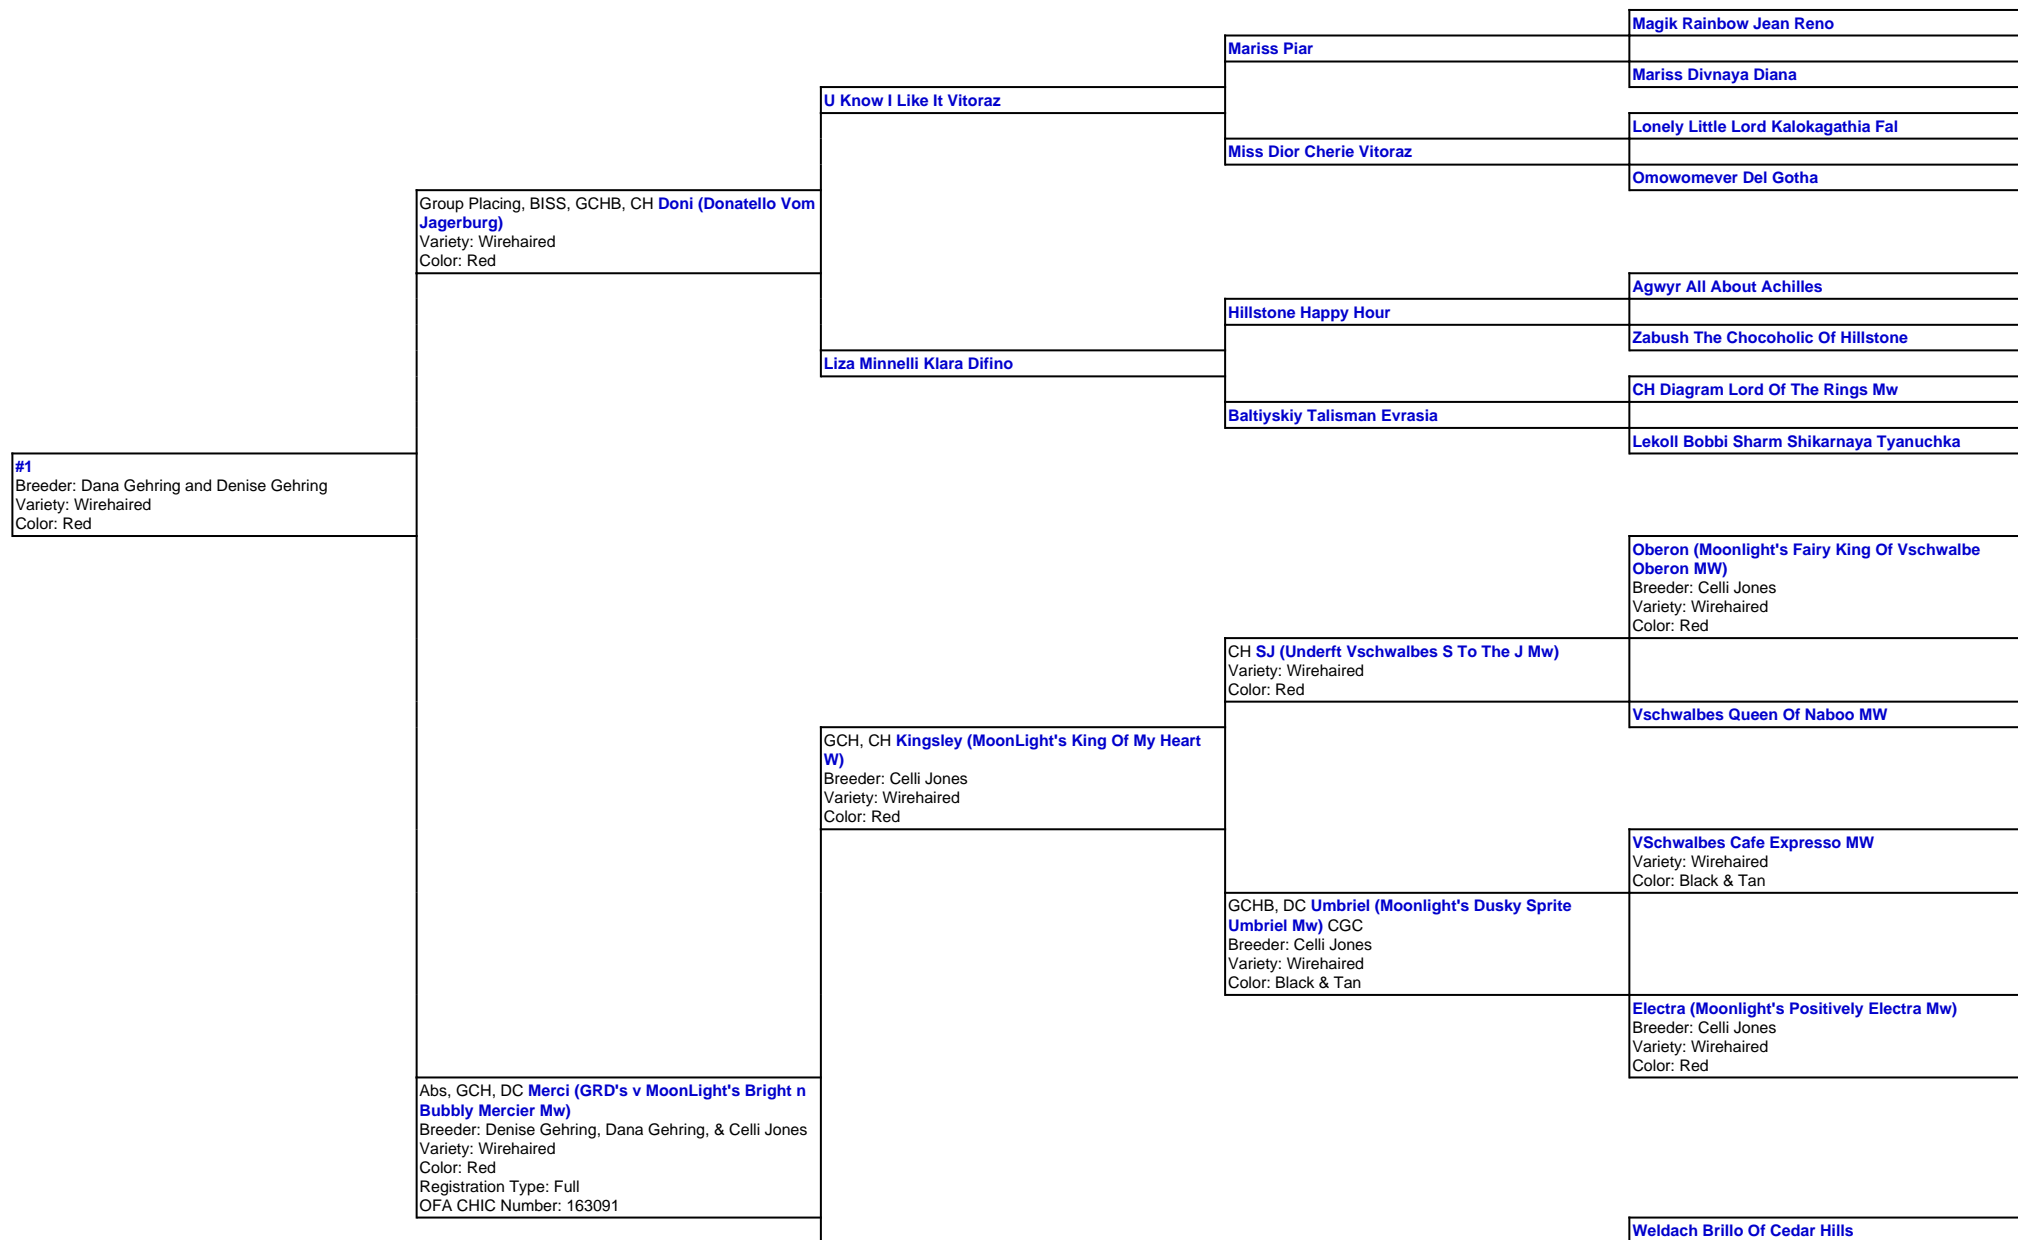

For a more detailed version of this pedigree:

<https://grandriverdachshunds.pbwebs.com/profile/-1>

Pedigree For:

#1

Abs, DC Willow (Neuenrade Wire Me A Willow Mw) SHH, ROMX Breeder: Lisa A Mangles Variety: Wirehaired Color: Red	CH Cedar Hill's Wired To Neuenrade	Cedar Hills Marbles Red Rose Mw
		Cedar Hills Hagars Blac Dimon Mw
	Cedar Hills Obsidian Princess Mw	
		Cedar Hills Sleeping Princess Ms