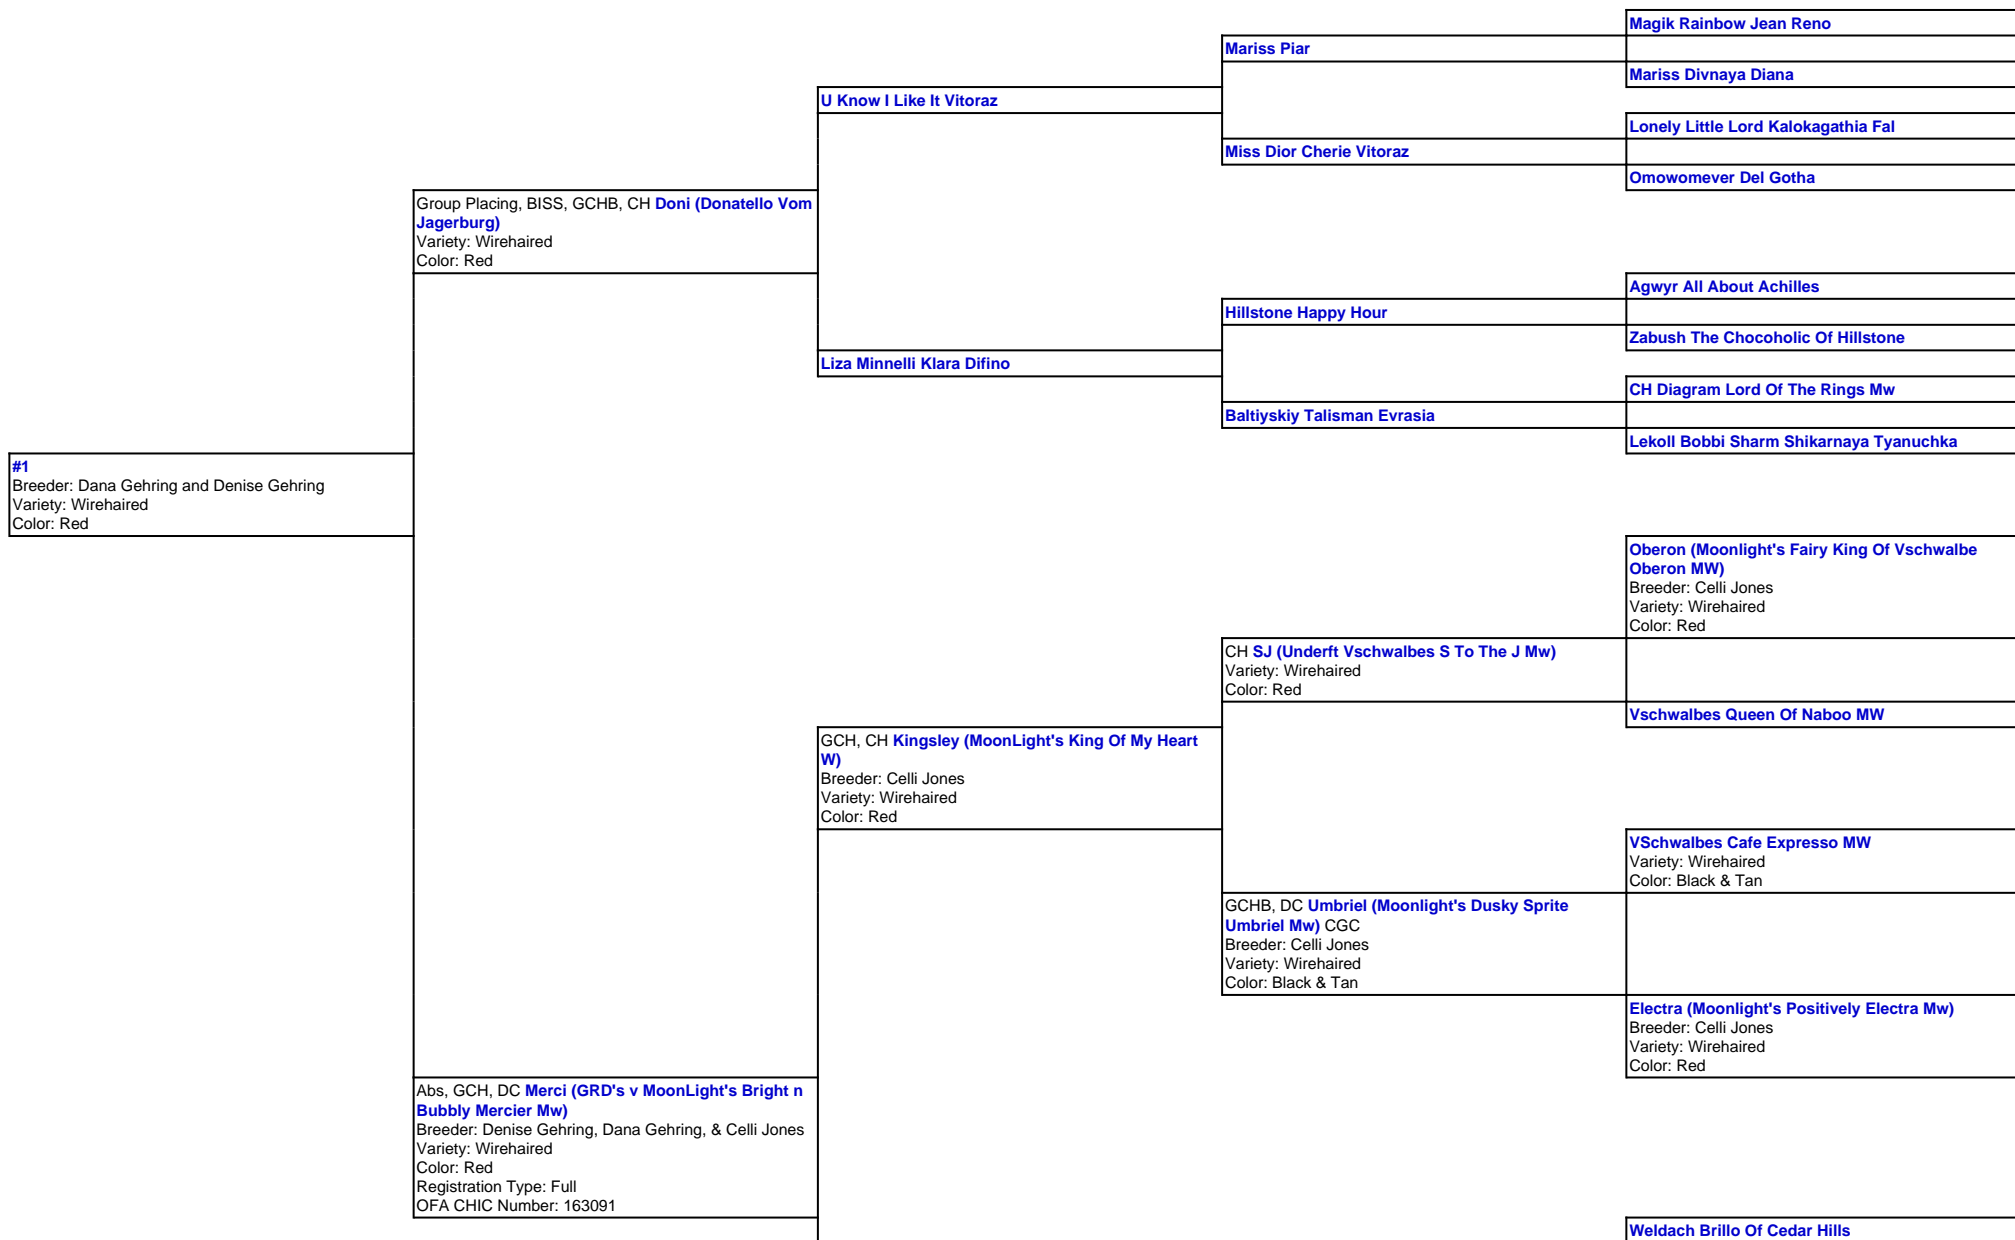

For a more detailed version of this pedigree:
<https://grandriverdachshunds.pbwebs.com/profile/-1>

Pedigree For:
 #1

Abs, DC Willow (Neuenrade Wire Me A Willow Mw) SHH, ROMX Breeder: Lisa A Mangles Variety: Wirehaired Color: Red	CH Cedar Hill's Wired To Neuenrade	
		Cedar Hills Marbles Red Rose Mw
		Cedar Hills Hagars Blac Dimon Mw
	Cedar Hills Obsidian Princess Mw	Cedar Hills Sleeping Princess Ms